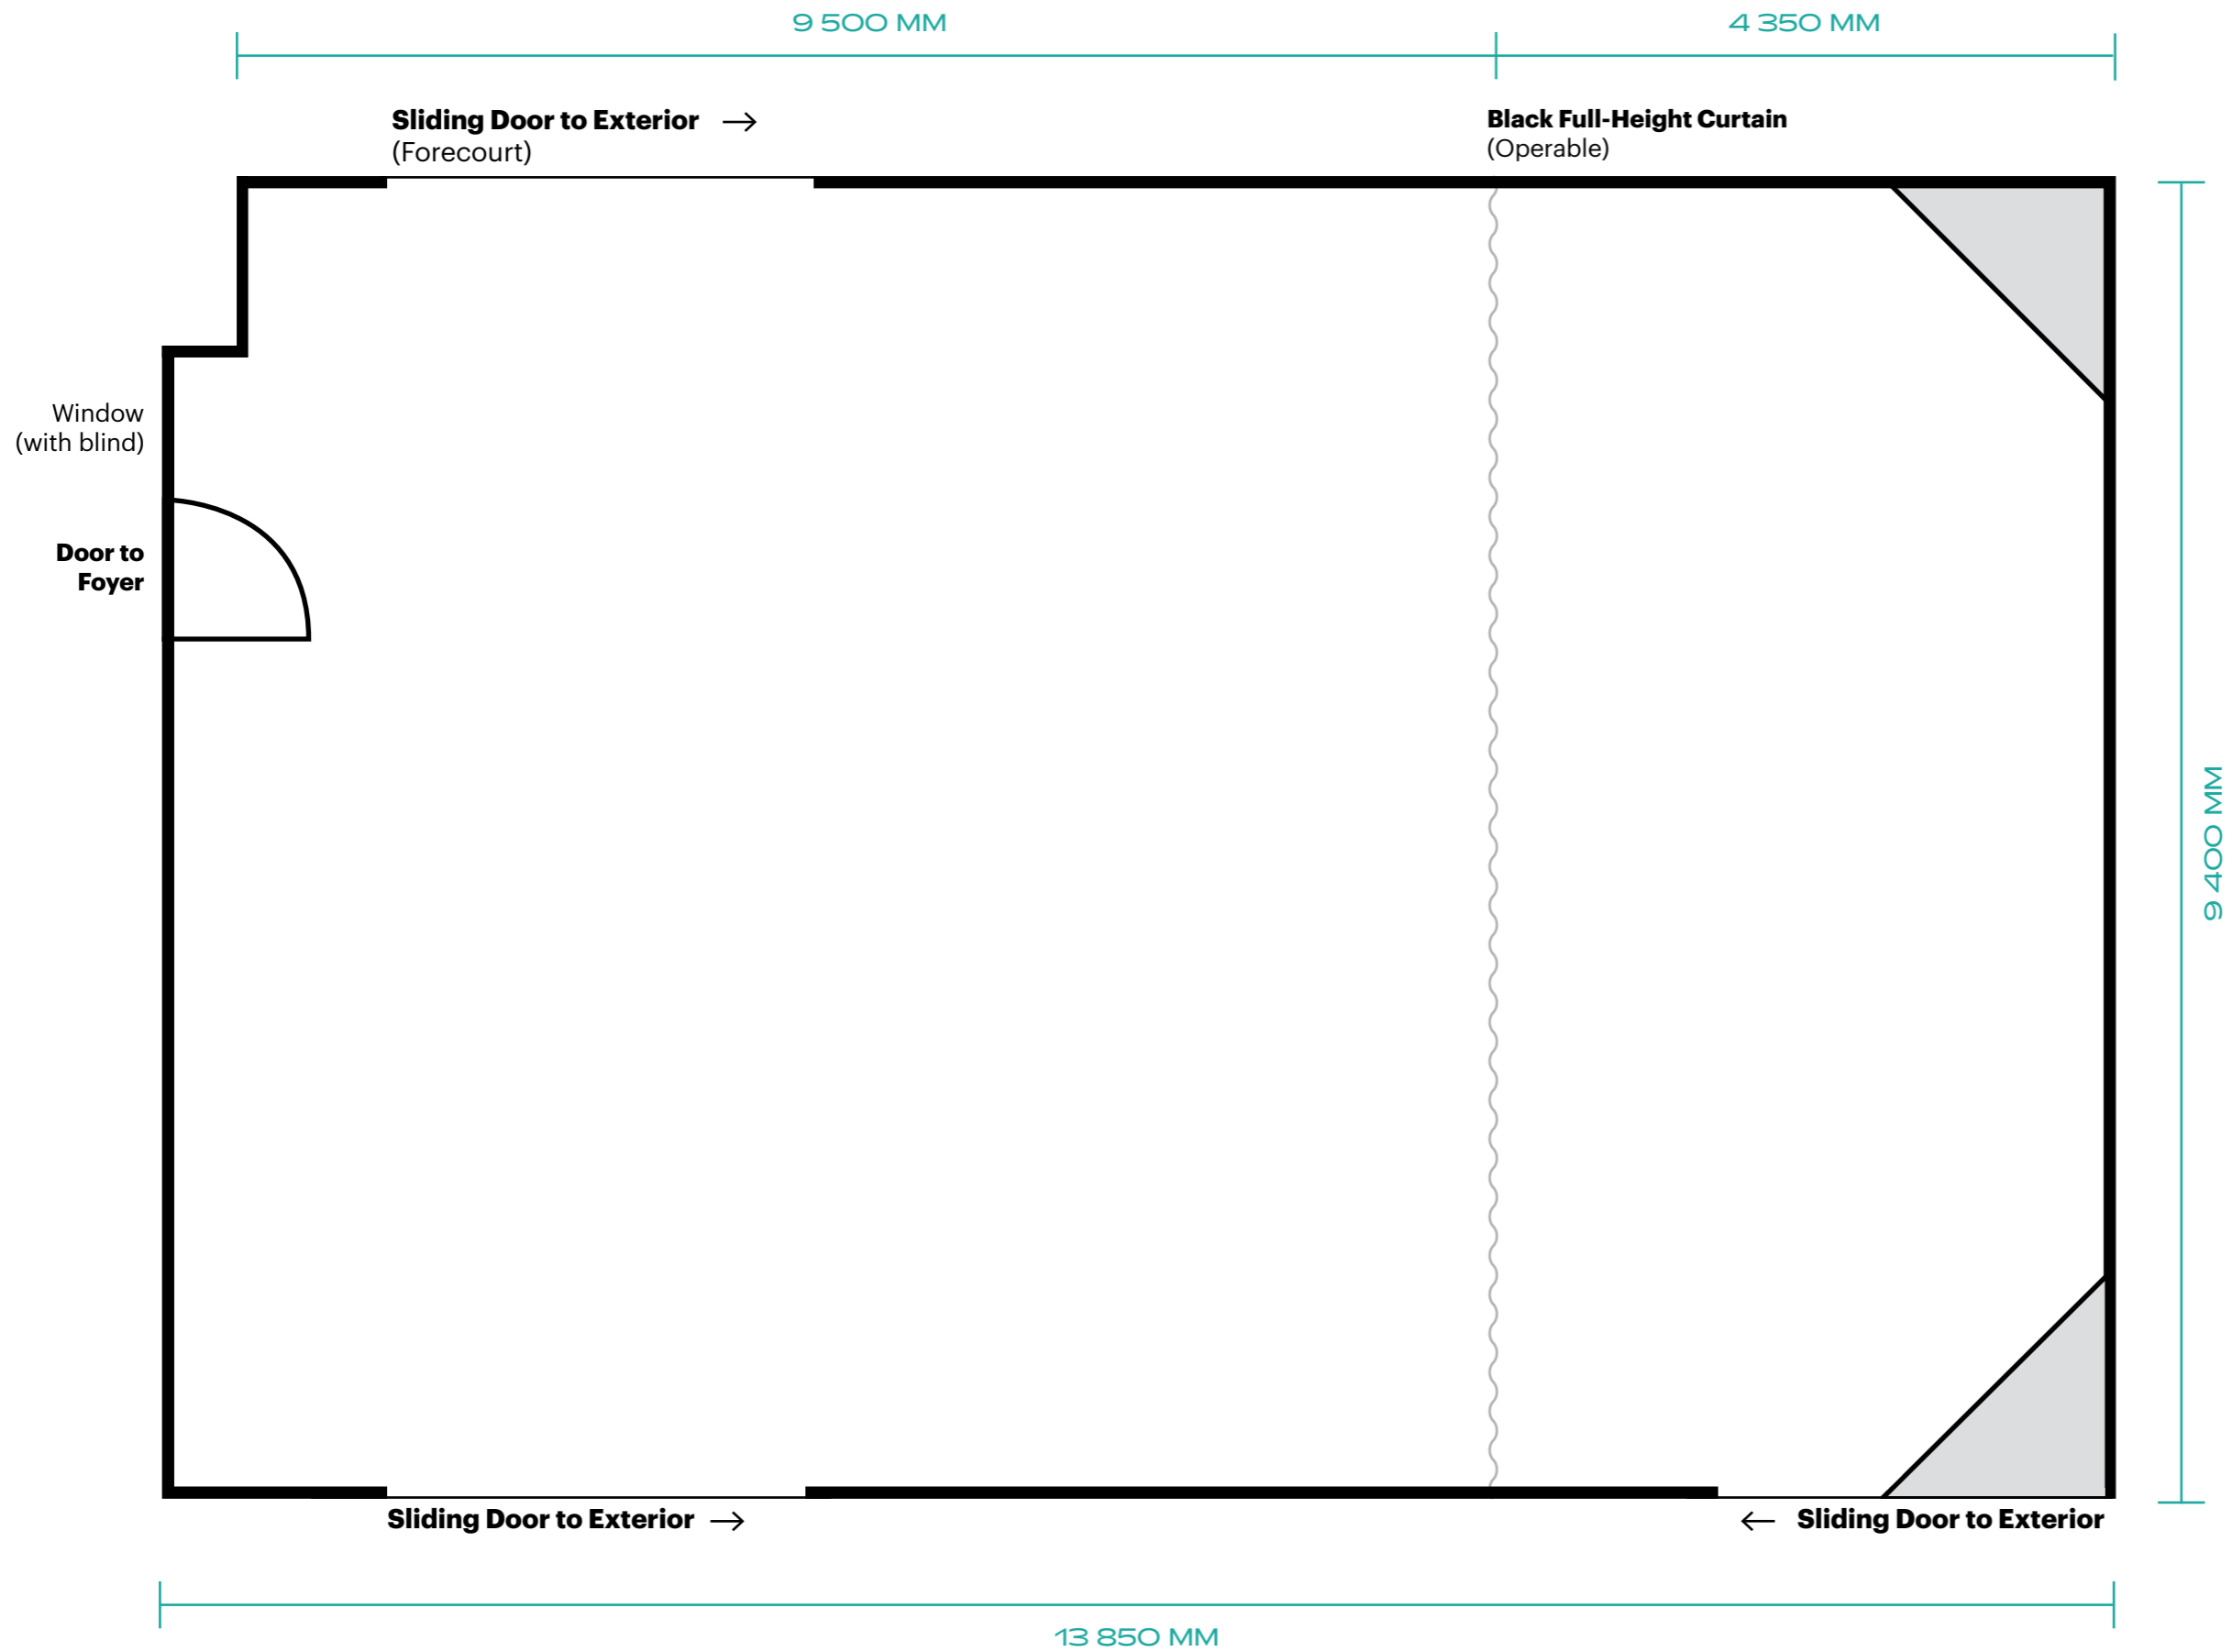

# LA BOITE STUDIO FLOOR PLAN

**August 2024**  
 Level 1 (Ground), La Boite Theatre  
 6-8 Musk Ave, Kelvin Grove Qld 4059  
 info@laboite.com.au | (07) 3007 8600

# LA BOITE STUDIO FLOOR PLAN

**August 2024**

Level 1 (Ground), La Boite Theatre  
6-8 Musk Ave, Kelvin Grove Qld 4059  
info@laboite.com.au | (07) 3007 8600

**LA BOITE**