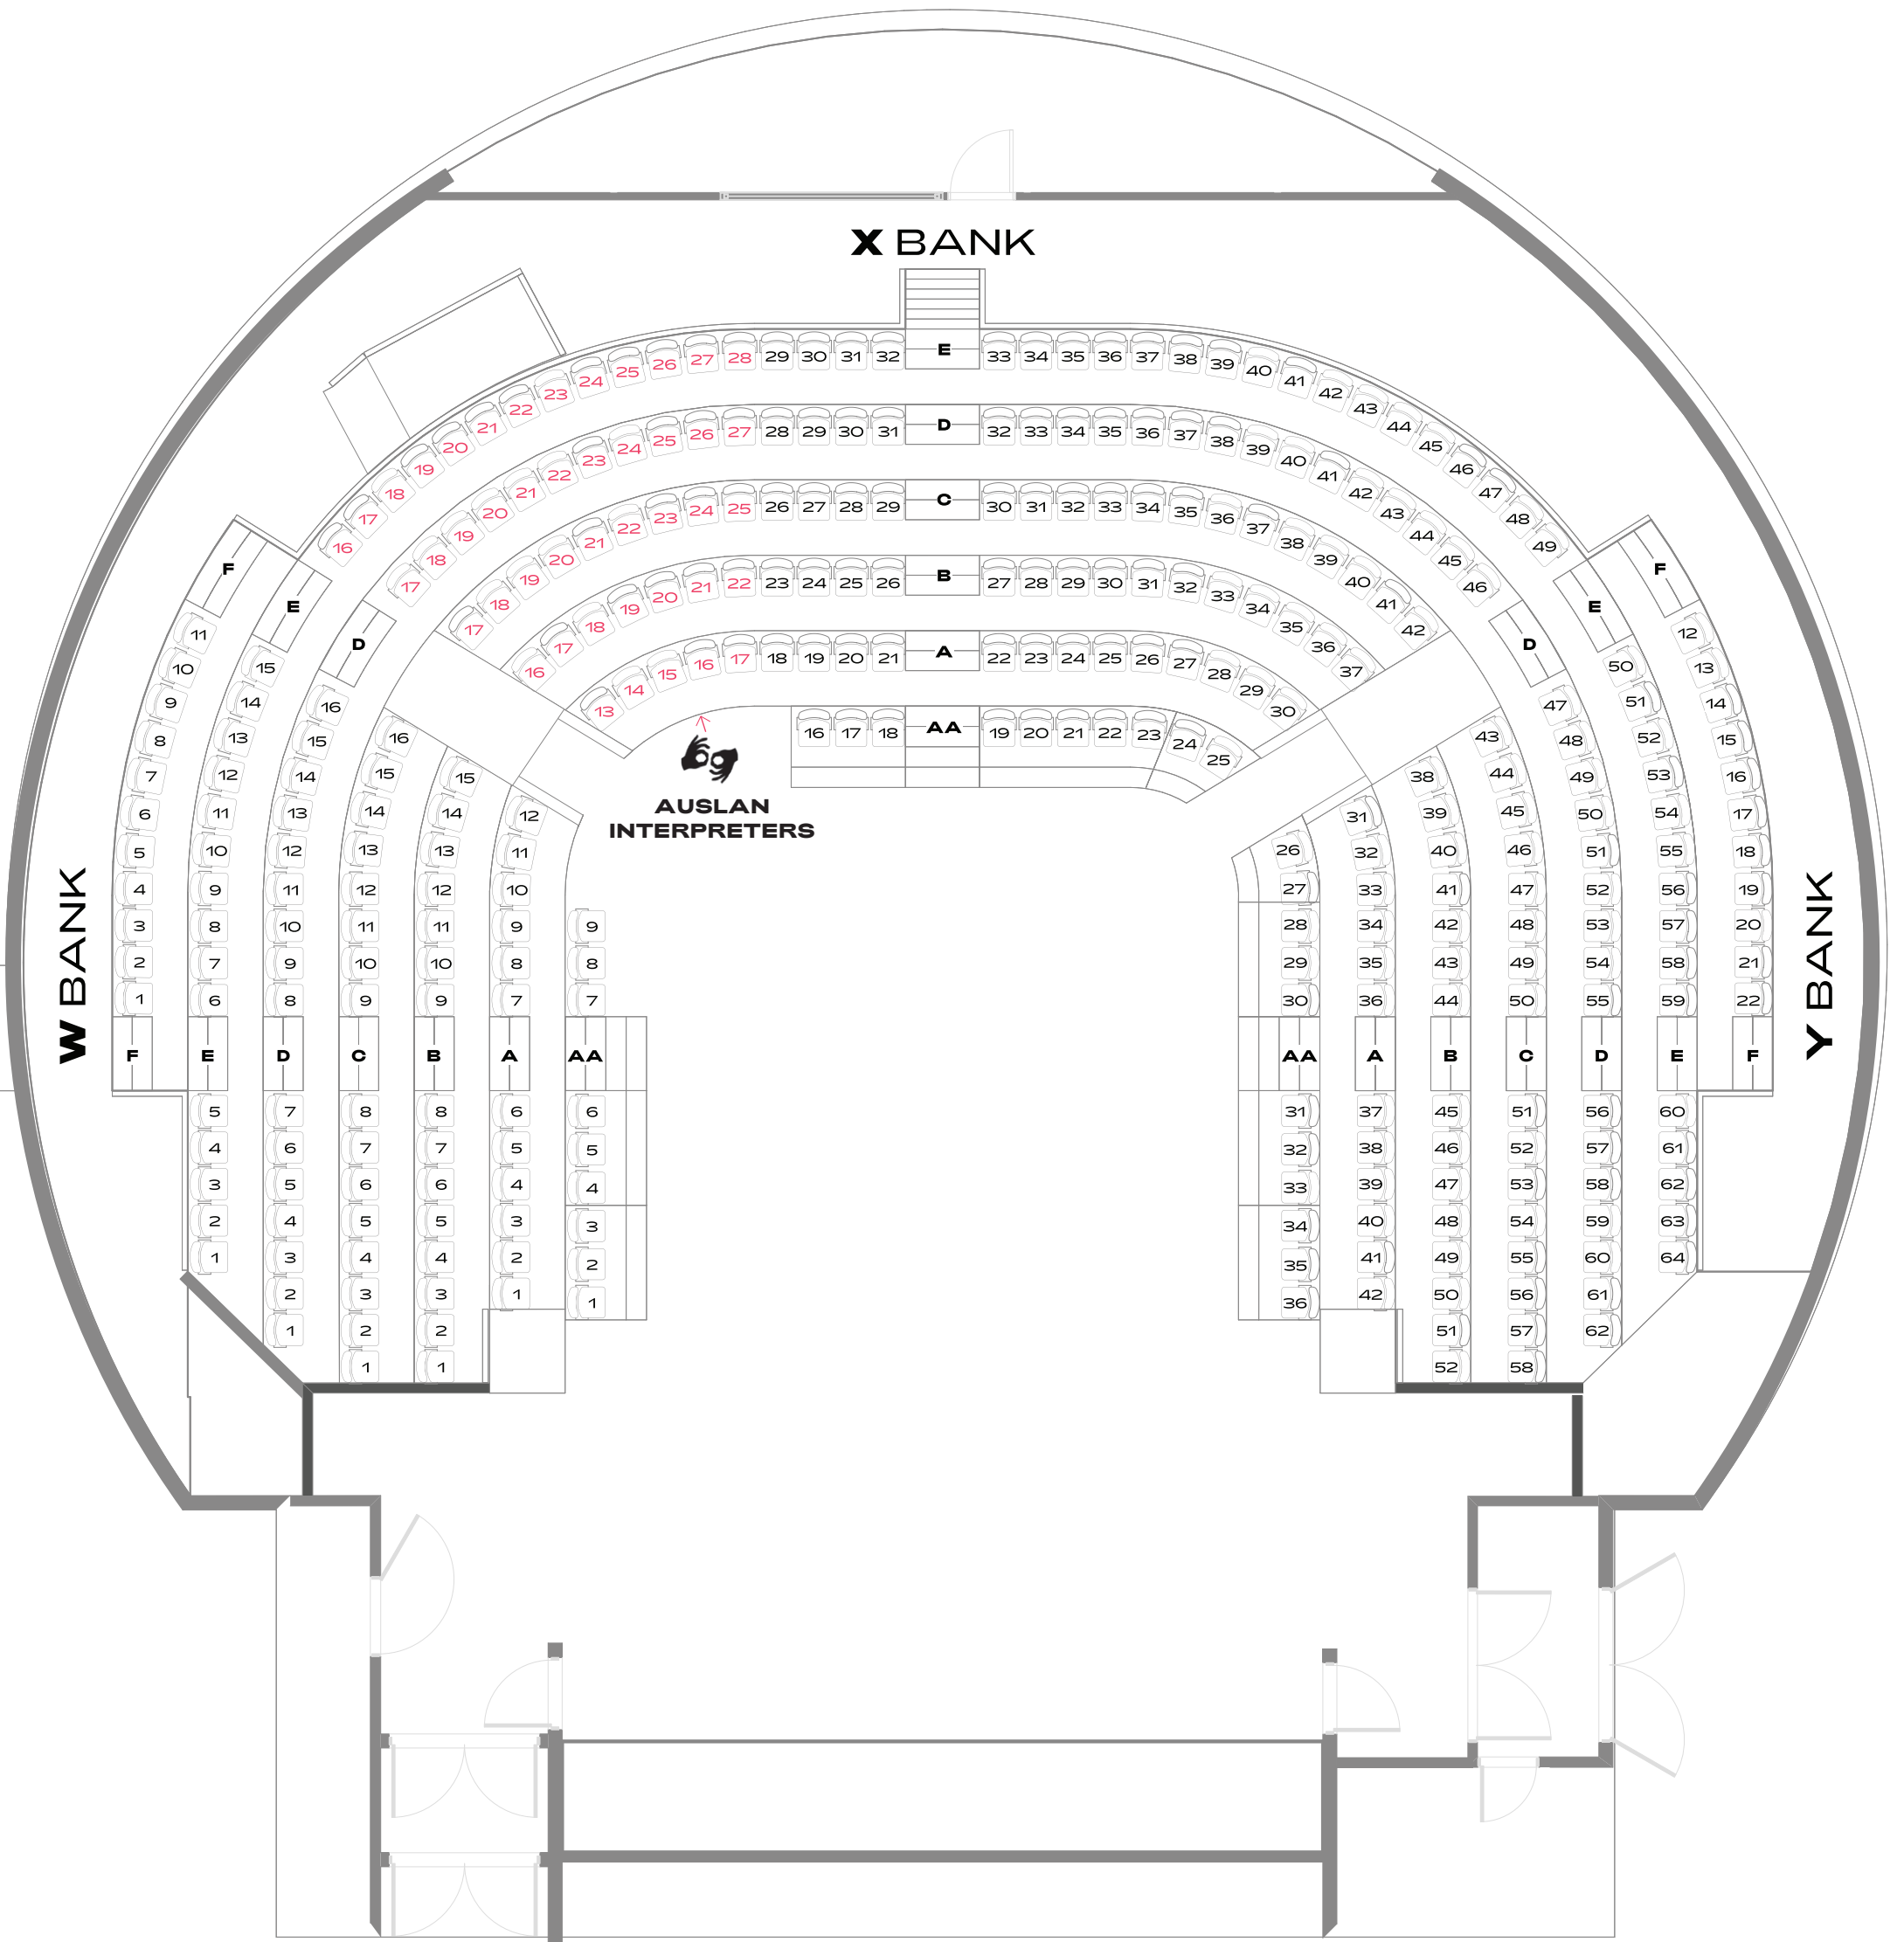

Raised Accessible Seating Platform

No fixed seat, plastic chair available, no stairs

W1 - W5

VENUE
ROUNDHOUSE THEATRE

MODE
ROUND (AUSLAN)

Bank	Fixed Seats	Other
W Bank	94 (inc 3 companion seats, AA7-9)	+ 1 accessible seating area (no fixed seat)
X Bank	140	4 seats removed (AA12-15). Hearing loop seats (A22-25, B27-30)
Y Bank	96	
Z Bank	63	A58 not on sale (usher seat)
Wheelchair Bay	0	Raised viewing platform, no fixed seats, up to 3 wheelchairs or 5 plastic chairs.
Total	393 + 4 accessible seating areas	

VENUE
ROUNDHOUSE THEATRE

MODE
THRUST

Bank	Fixed Seats	Other
W Bank	94 (inc 3 companion seats, AA7-9)	+ 1 accessible seating area (no fixed seat) including hearing loop seats (A22-25, B27-30)
X Bank	144	
Y Bank	96	
Wheelchair Bay	0	Raised viewing platform, no fixed seats, up to 3 wheelchairs or 5 plastic chairs.
Total	334 + 4 accessible seating areas	

Raised Accessible Seating Platform

No fixed seat, plastic chair available, no stairs

W1 - W5

VENUE
ROUNDHOUSE THEATRE

MODE
THRUST (AUSLAN)

Bank	Fixed Seats	Other
W Bank	94 (inc 3 companion seats, AA7-9)	+ 1 accessible seating area (no fixed seat)
X Bank	140	4 seats removed (AA12-15). Hearing loop seats (A22-25, B27-30)
Y Bank	96	
Wheelchair Bay	0	Raised viewing platform, no fixed seats, up to 3 wheelchairs or 5 plastic chairs.
Total	330 + 4 accessible seating areas	

VENUE
ROUNDHOUSE THEATRE

MODE
THRUST (CABARET)

Bank	Fixed Seats	Other
Cabaret	20	7 tables of 4 seats. Seats 1:1 and 7:4 wheelchair accessible.
W Bank	94 (inc 3 companion seats, AA7-9)	+ 1 accessible seating area (no fixed seat)
X Bank	144	including hearing loop seats (A22-25, B27-30)
Y Bank	96	
Wheelchair Bay	0	Raised viewing platform, no fixed seats, up to 3 wheelchairs or 5 plastic chairs.
Total	354 + 4 accessible seating areas	