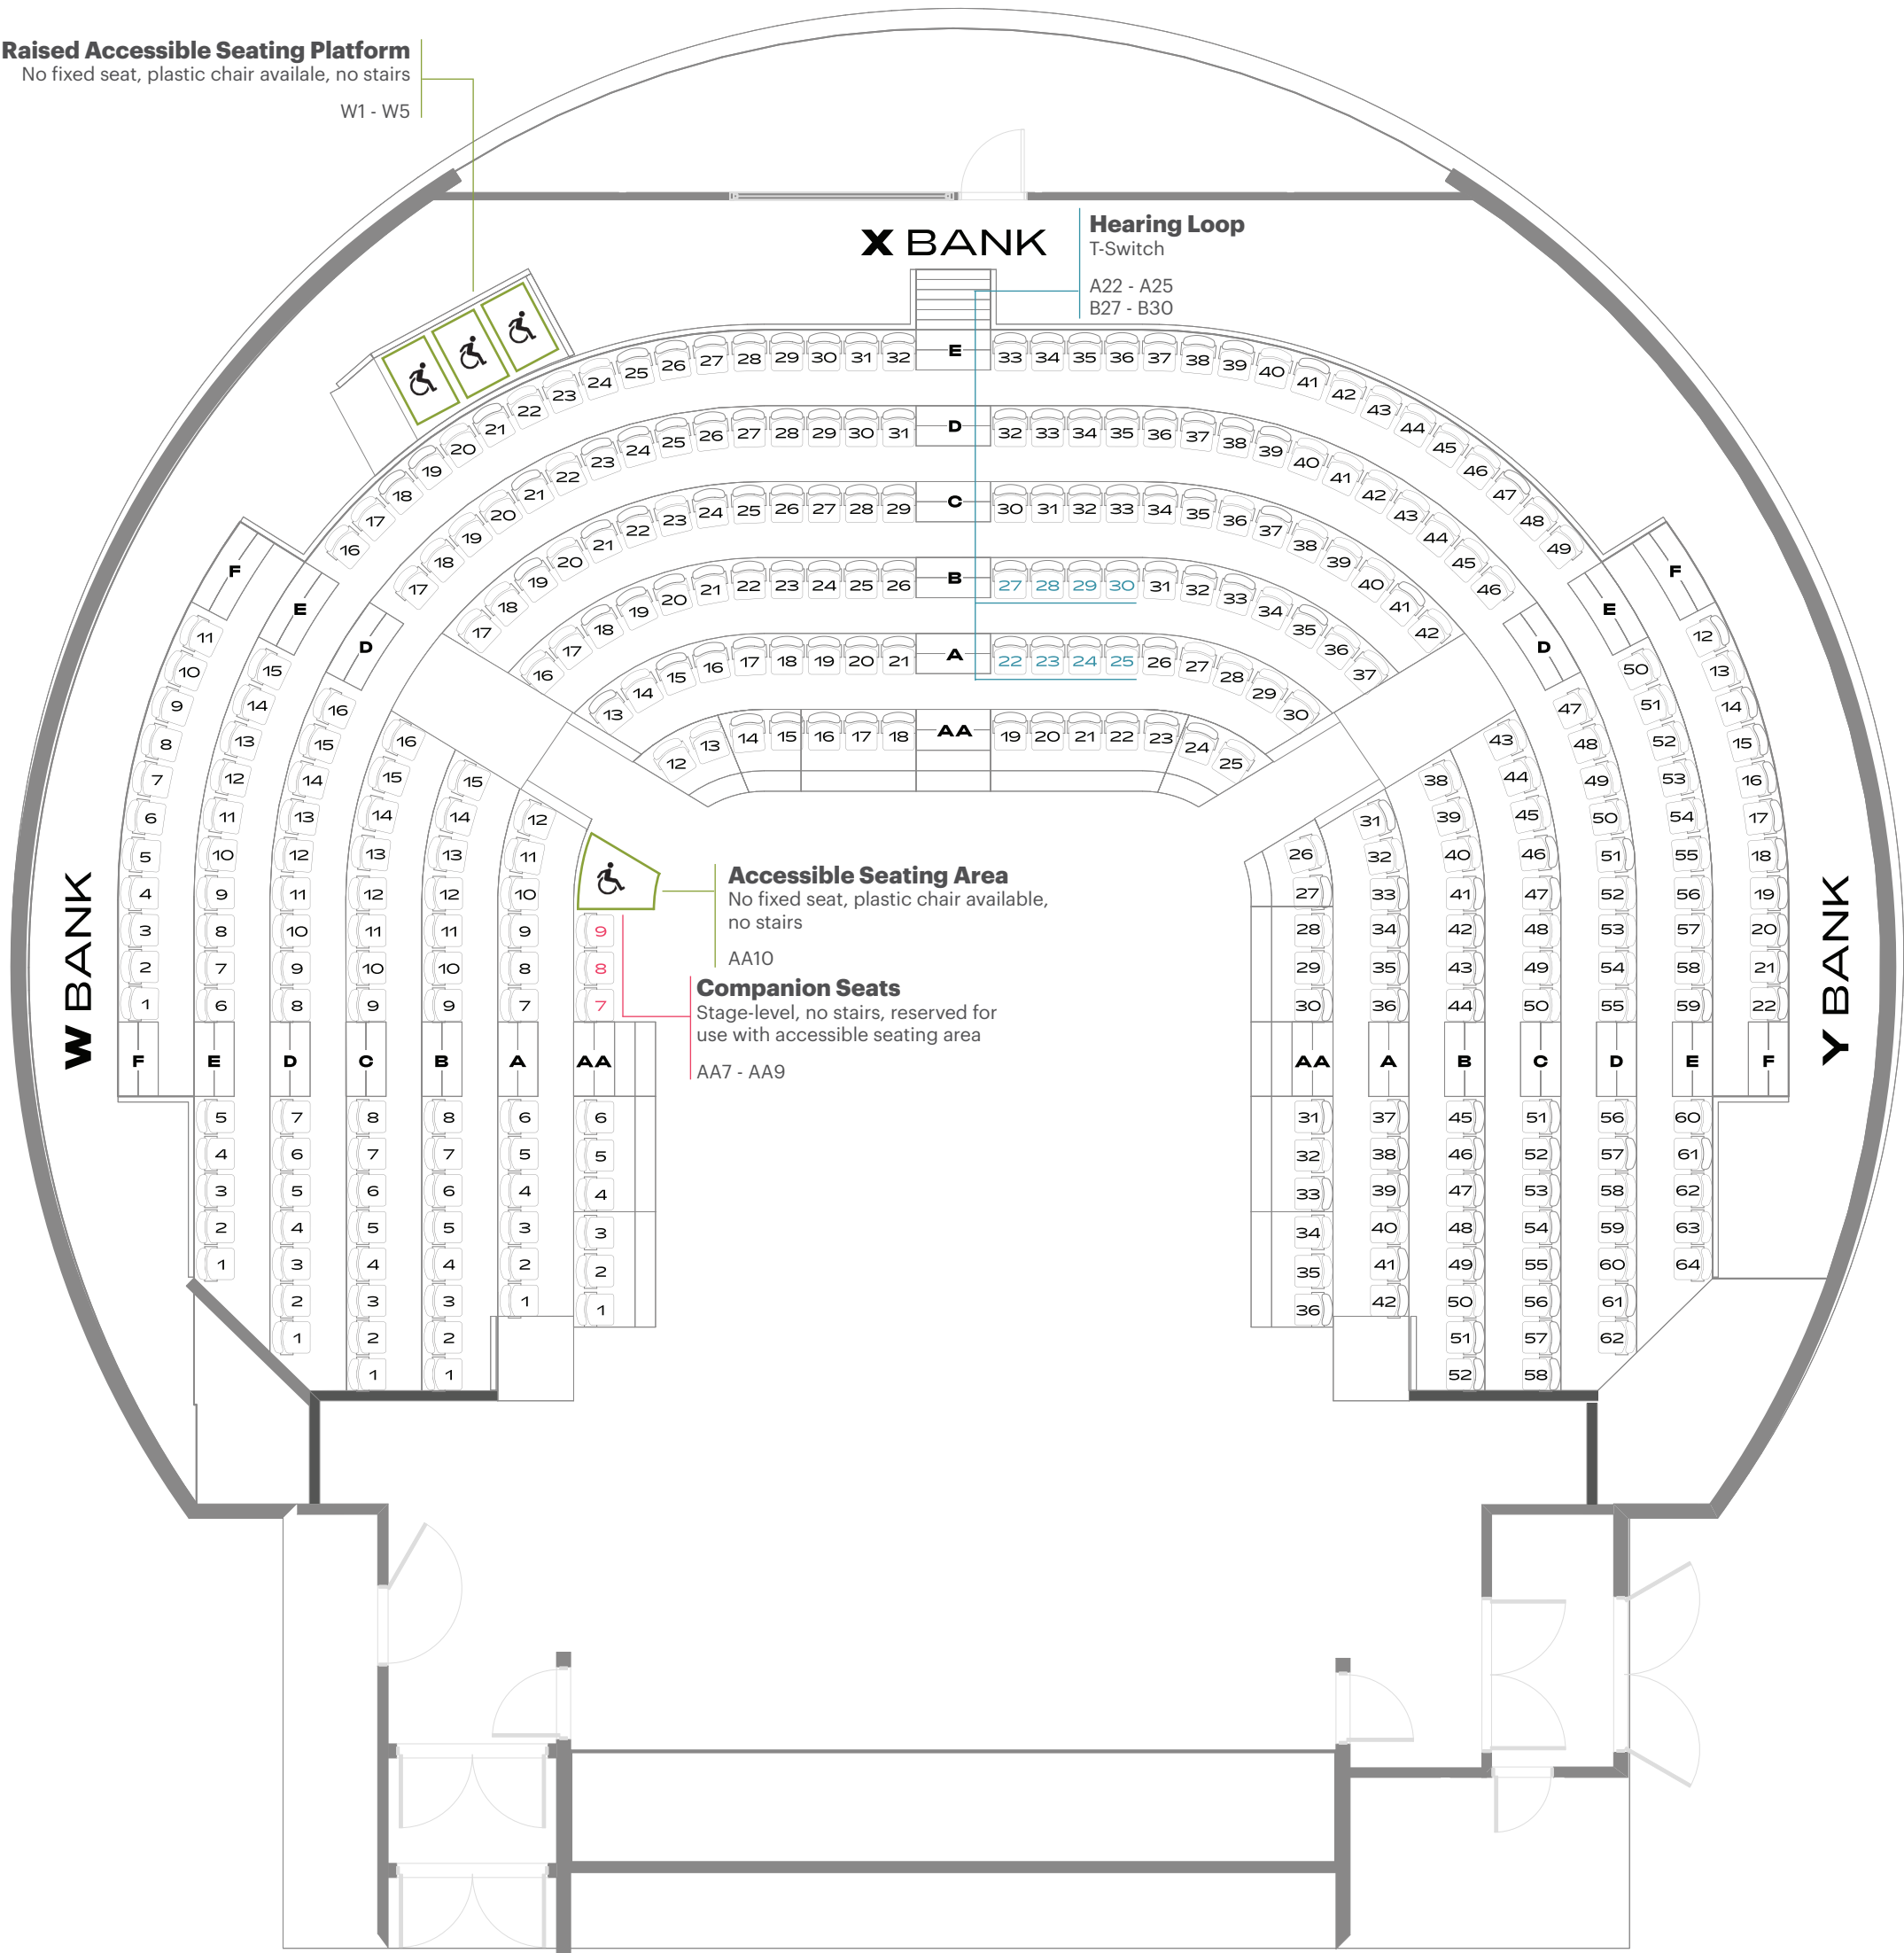

Raised Accessible Seating Platform

No fixed seat, plastic chair available, no stairs

W1 - W5

VENUE
ROUNDHOUSE THEATRE

MODE
ROUND (AUSLAN)

Bank	Fixed Seats	Other
W Bank	94 (inc 3 companion seats, AA7-9)	+ 1 accessible seating area (no fixed seat)
X Bank	140	4 seats removed (AA12-15). Hearing loop seats (A22-25, B27-30)
Y Bank	96	
Z Bank	63	A58 not on sale (usher seat)
Wheelchair Bay	0	Raised viewing platform, no fixed seats, up to 3 wheelchairs or 5 plastic chairs.
Total	393 + 4 accessible seating areas	

Raised Accessible Seating Platform

No fixed seat, plastic chair available, no stairs

W1 - W5

X BANK

Hearing Loop

T-Switch

A22 - A25

B27 - B30

VENUE
ROUNDHOUSE THEATRE

MODE
THRUST

Bank	Fixed Seats	Other
W Bank	94 (inc 3 companion seats, AA7-9)	+ 1 accessible seating area (no fixed seat) including hearing loop seats (A22-25, B27-30)
X Bank	144	
Y Bank	96	
Wheelchair Bay	0	Raised viewing platform, no fixed seats, up to 3 wheelchairs or 5 plastic chairs.
Total	334 + 4 accessible seating areas	

Raised Accessible Seating Platform

No fixed seat, plastic chair available, no stairs

W1 - W5

VENUE
ROUNDHOUSE THEATRE

MODE
THRUST (AUSLAN)

Bank	Fixed Seats	Other
W Bank	94 (inc 3 companion seats, AA7-9)	+ 1 accessible seating area (no fixed seat)
X Bank	140	4 seats removed (AA12-15). Hearing loop seats (A22-25, B27-30)
Y Bank	96	
Wheelchair Bay	0	Raised viewing platform, no fixed seats, up to 3 wheelchairs or 5 plastic chairs.
Total	330 + 4 accessible seating areas	