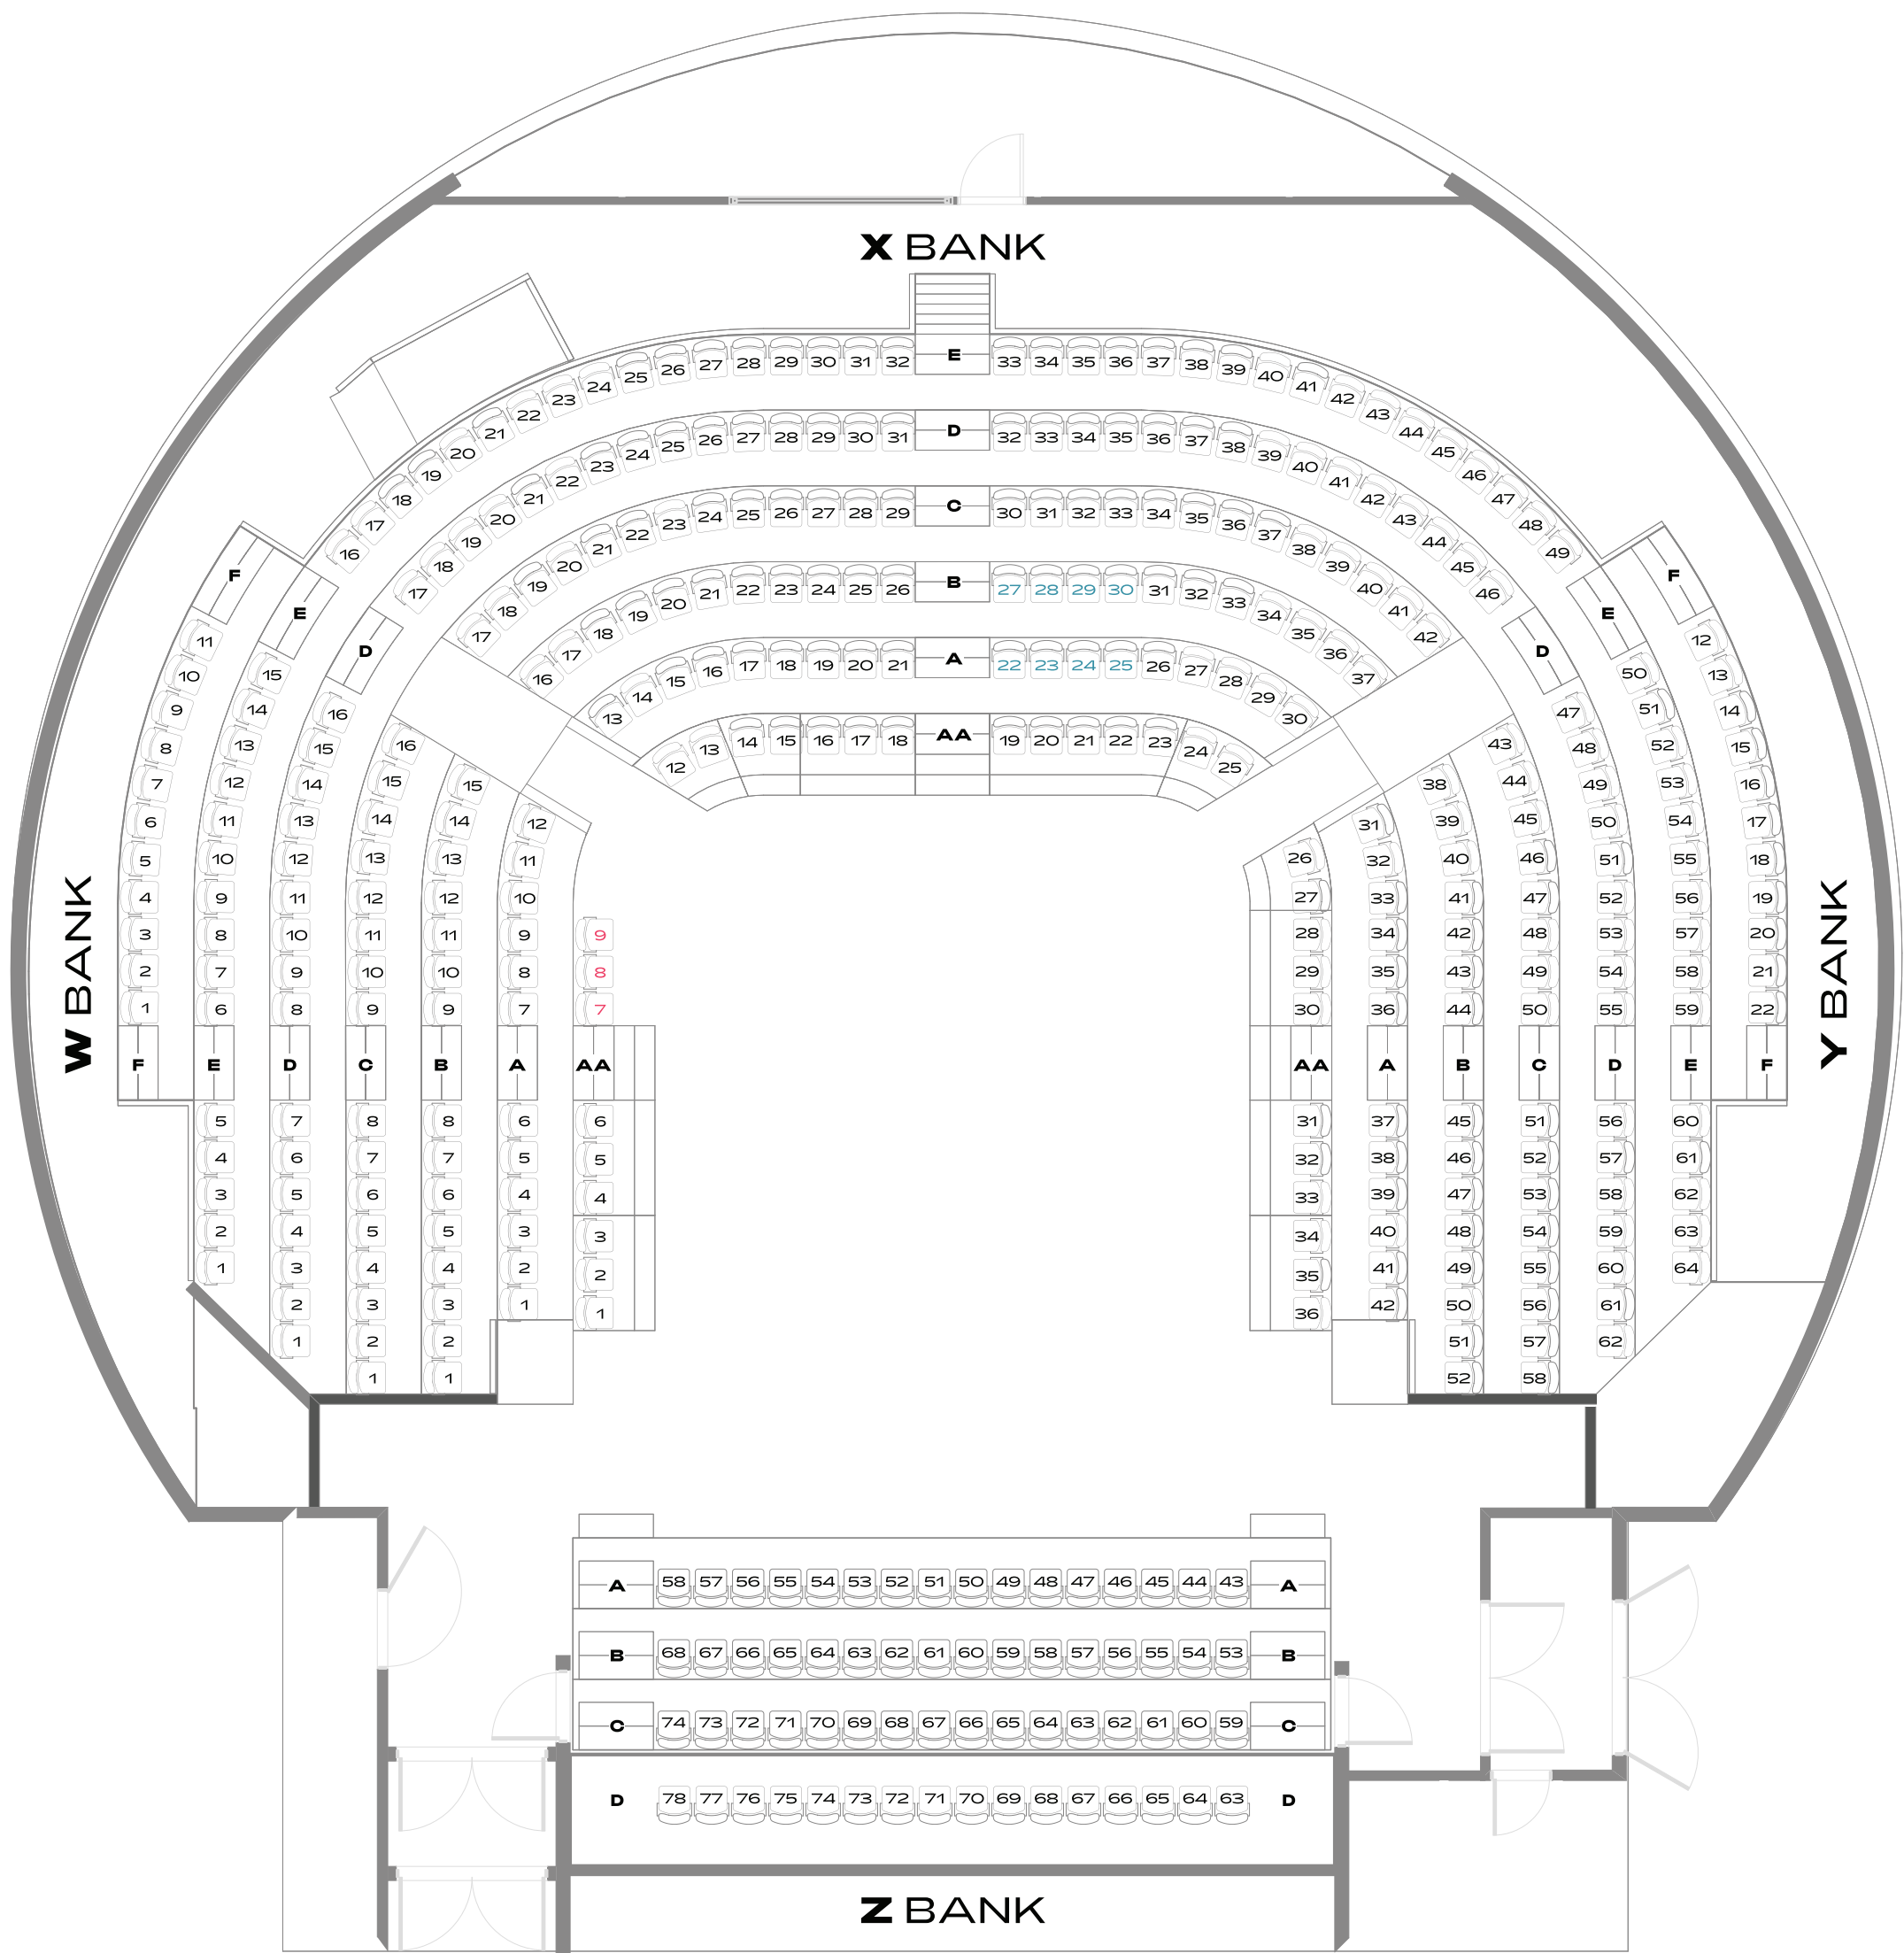

Raised Accessible Seating Platform

No fixed seat, plastic chair available, no stairs

W1 - W5

VENUE
ROUNDHOUSE THEATRE

MODE
ROUND

Bank	Fixed Seats	Other
W Bank	94 (inc 3 companion seats, AA7-9)	+ 1 accessible seating area (no fixed seat)
X Bank	144	including hearing loop seats (A22-25, B27-30)
Y Bank	96	
Z Bank	63	A58 not on sale (usher seat)
Wheelchair Bay	0	Raised viewing platform, no fixed seats, up to 3 wheelchairs or 5 plastic chairs.
Total	397 + 4 accessible seating areas	

Raised Accessible Seating Platform

No fixed seat, plastic chair available, no stairs

W1 - W5

VENUE
ROUNDHOUSE THEATRE

MODE
ROUND (AUSLAN)

Bank	Fixed Seats	Other
W Bank	94 (inc 3 companion seats, AA7-9)	+ 1 accessible seating area (no fixed seat)
X Bank	140	4 seats removed (AA12-15). Hearing loop seats (A22-25, B27-30)
Y Bank	96	
Z Bank	63	A58 not on sale (usher seat)
Wheelchair Bay	0	Raised viewing platform, no fixed seats, up to 3 wheelchairs or 5 plastic chairs.
Total	393 + 4 accessible seating areas	

VENUE
ROUNDHOUSE THEATRE

MODE
THRUST

Bank	Fixed Seats	Other
W Bank	94 (inc 3 companion seats, AA7-9)	+ 1 accessible seating area (no fixed seat) including hearing loop seats (A22-25, B27-30)
X Bank	144	
Y Bank	96	
Wheelchair Bay	0	Raised viewing platform, no fixed seats, up to 3 wheelchairs or 5 plastic chairs.
Total	334 + 4 accessible seating areas	

Raised Accessible Seating Platform

No fixed seat, plastic chair available, no stairs

W1 - W5

VENUE
ROUNDHOUSE THEATRE

MODE
THRUST (AUSLAN)

Bank	Fixed Seats	Other
W Bank	94 (inc 3 companion seats, AA7-9)	+ 1 accessible seating area (no fixed seat)
X Bank	140	4 seats removed (AA12-15). Hearing loop seats (A22-25, B27-30)
Y Bank	96	
Wheelchair Bay	0	Raised viewing platform, no fixed seats, up to 3 wheelchairs or 5 plastic chairs.
Total	330 + 4 accessible seating areas	