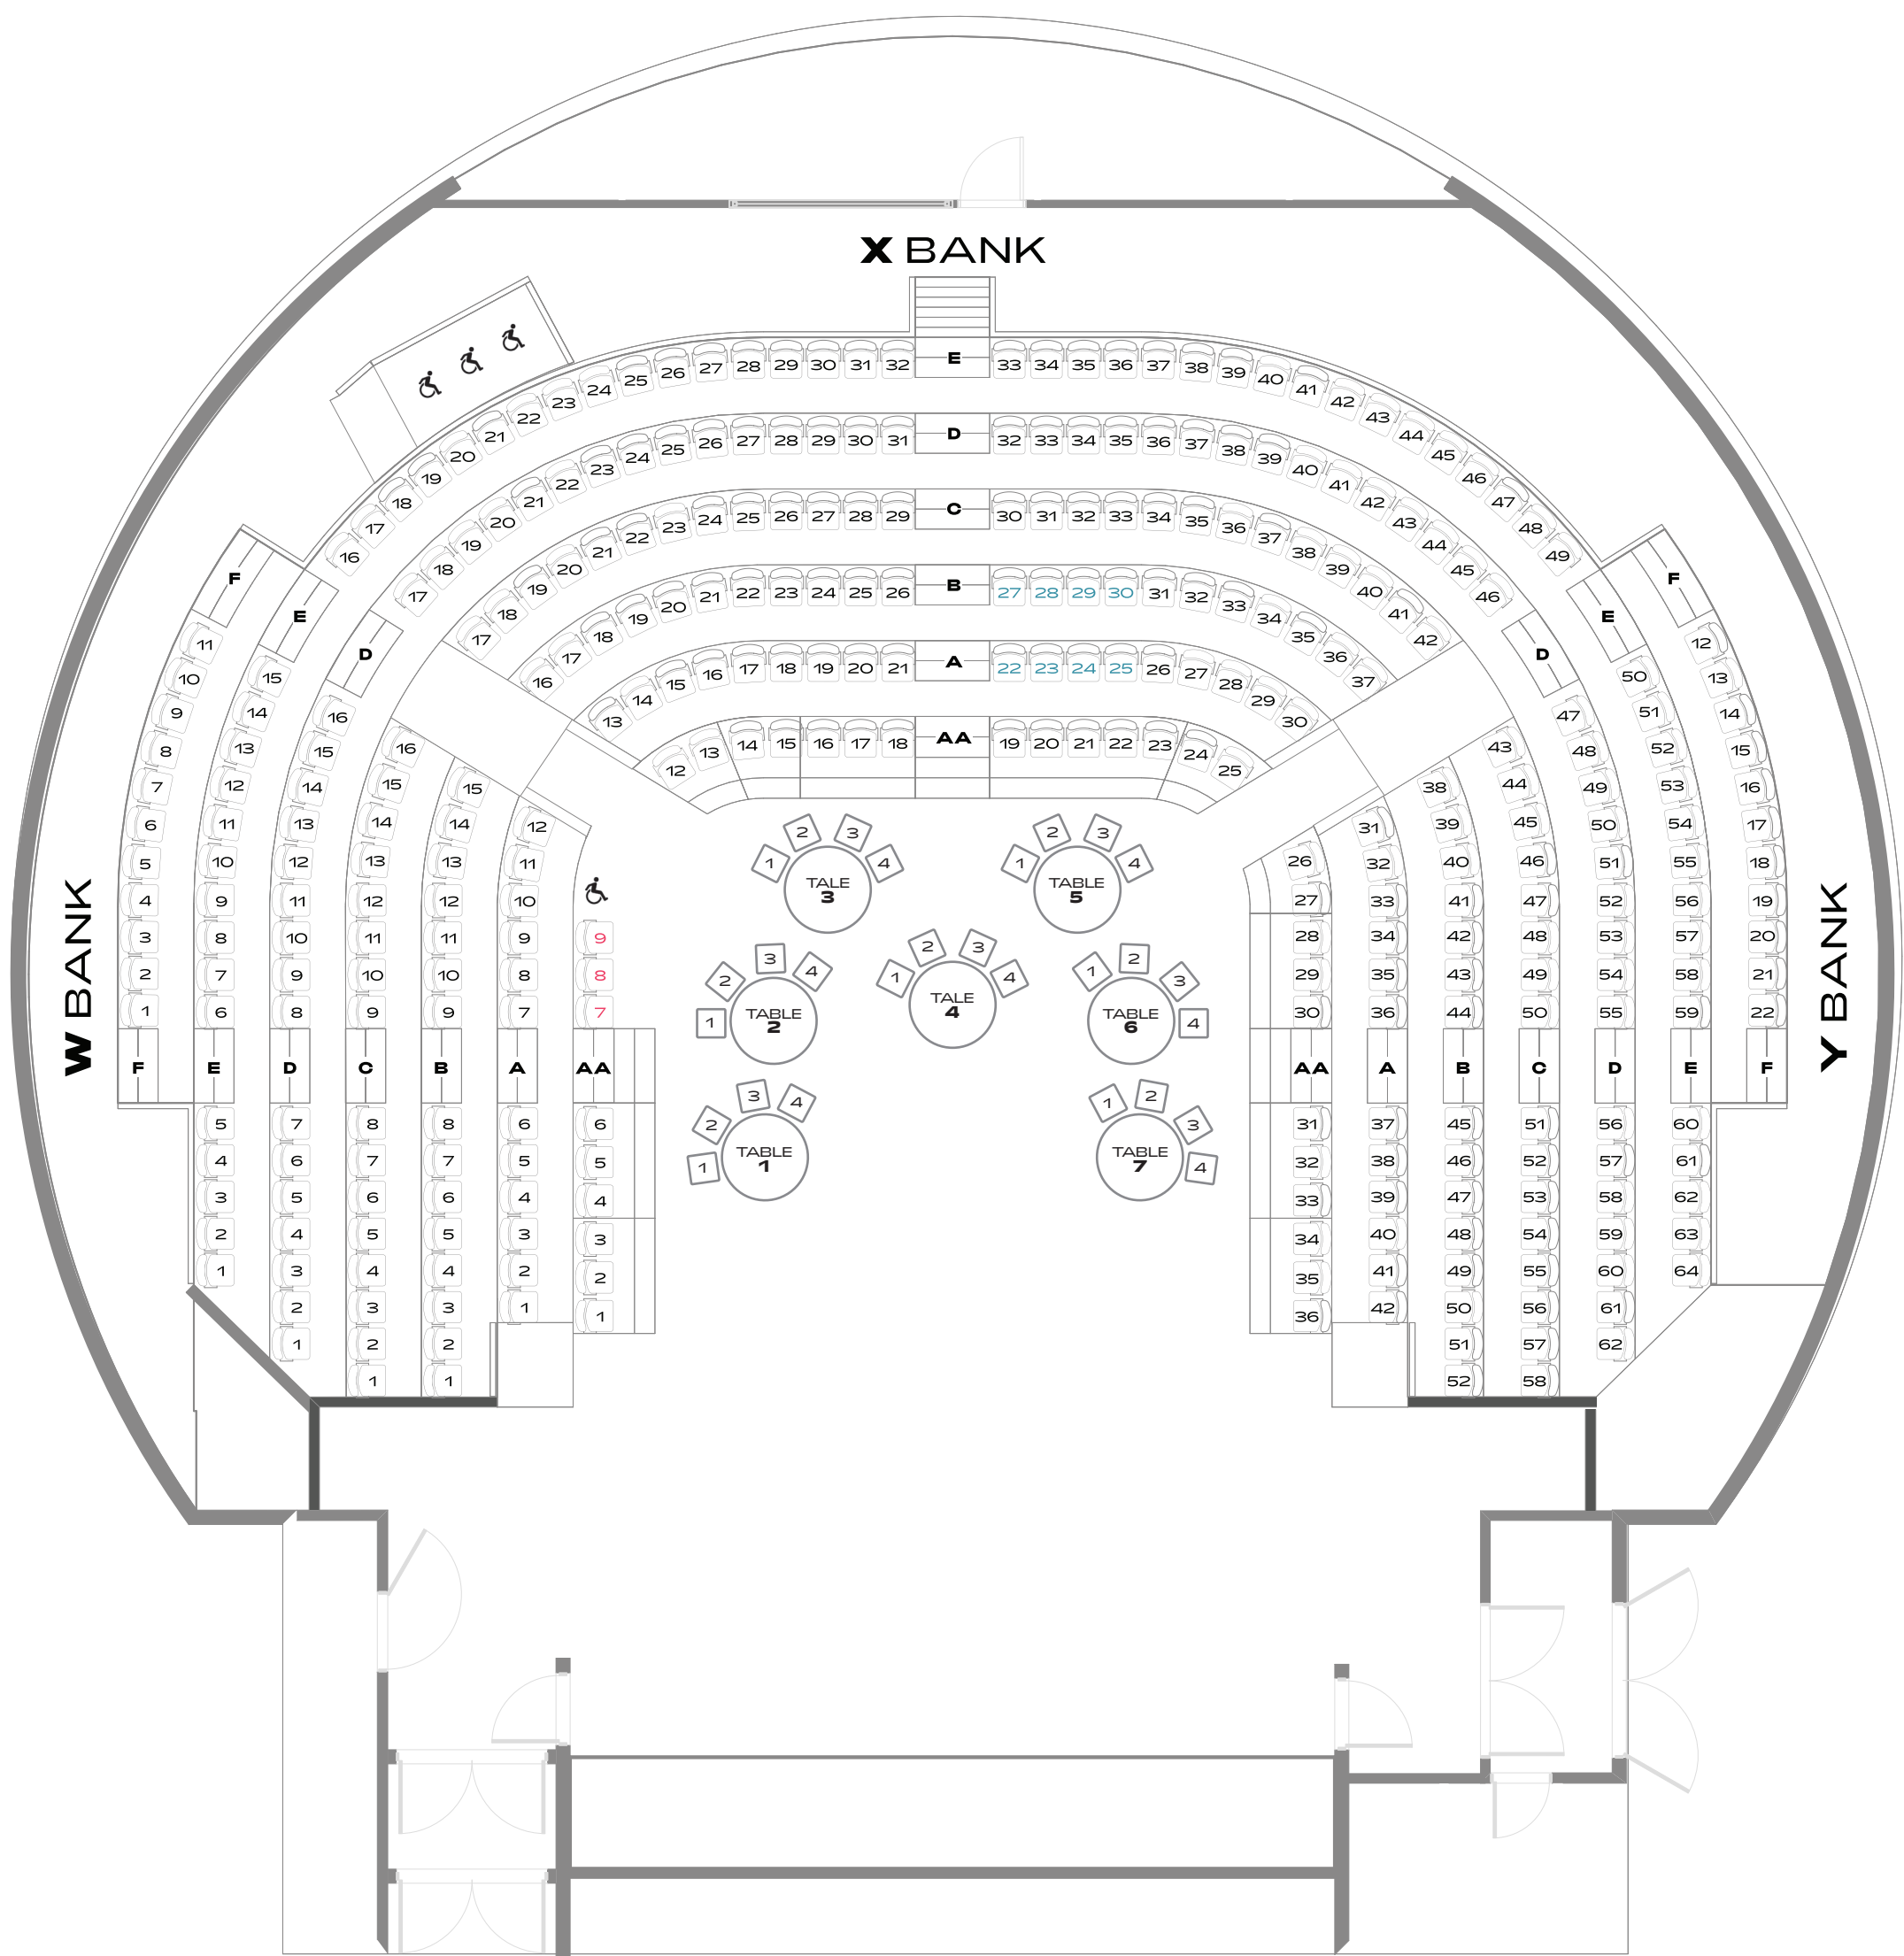

VENUE
ROUNDHOUSE THEATRE

MODE
THRUST

Bank	Fixed Seats	Other
W Bank	94 (inc 3 companion seats, AA7-9)	+ 1 accessible seating area (no fixed seat) including hearing loop seats (A22-25, B27-30)
X Bank	144	
Y Bank	96	
Wheelchair Bay	0	Raised viewing platform, no fixed seats, up to 3 wheelchairs or 5 plastic chairs.
Total	334 + 4 accessible seating areas	

Raised Accessible Seating Platform

No fixed seat, plastic chair available, no stairs

W1 - W5

VENUE
ROUNDHOUSE THEATRE

MODE
THRUST (AUSLAN)

Bank	Fixed Seats	Other
W Bank	94 (inc 3 companion seats, AA7-9)	+ 1 accessible seating area (no fixed seat)
X Bank	140	4 seats removed (AA12-15). Hearing loop seats (A22-25, B27-30)
Y Bank	96	
Wheelchair Bay	0	Raised viewing platform, no fixed seats, up to 3 wheelchairs or 5 plastic chairs.
Total	330 + 4 accessible seating areas	

Raised Accessible Seating Platform

No fixed seat, plastic chair available, no stairs

W1 - W5

Please note:

Cabaret tables are subject to additional fees and charges.
Cabaret tables and seating are drawn indicative only and are not to scale.

VENUE
ROUNDHOUSE THEATRE

MODE
THRUST (CABARET)

Bank	Fixed Seats	Other
Cabaret	20	7 tables of 4 seats. Seats 1:1 and 7:4 wheelchair accessible.
W Bank	94 (inc 3 companion seats, AA7-9)	+ 1 accessible seating area (no fixed seat)
X Bank	144	including hearing loop seats (A22-25, B27-30)
Y Bank	96	
Wheelchair Bay	0	Raised viewing platform, no fixed seats, up to 3 wheelchairs or 5 plastic chairs.
Total	354 + 4 accessible seating areas	