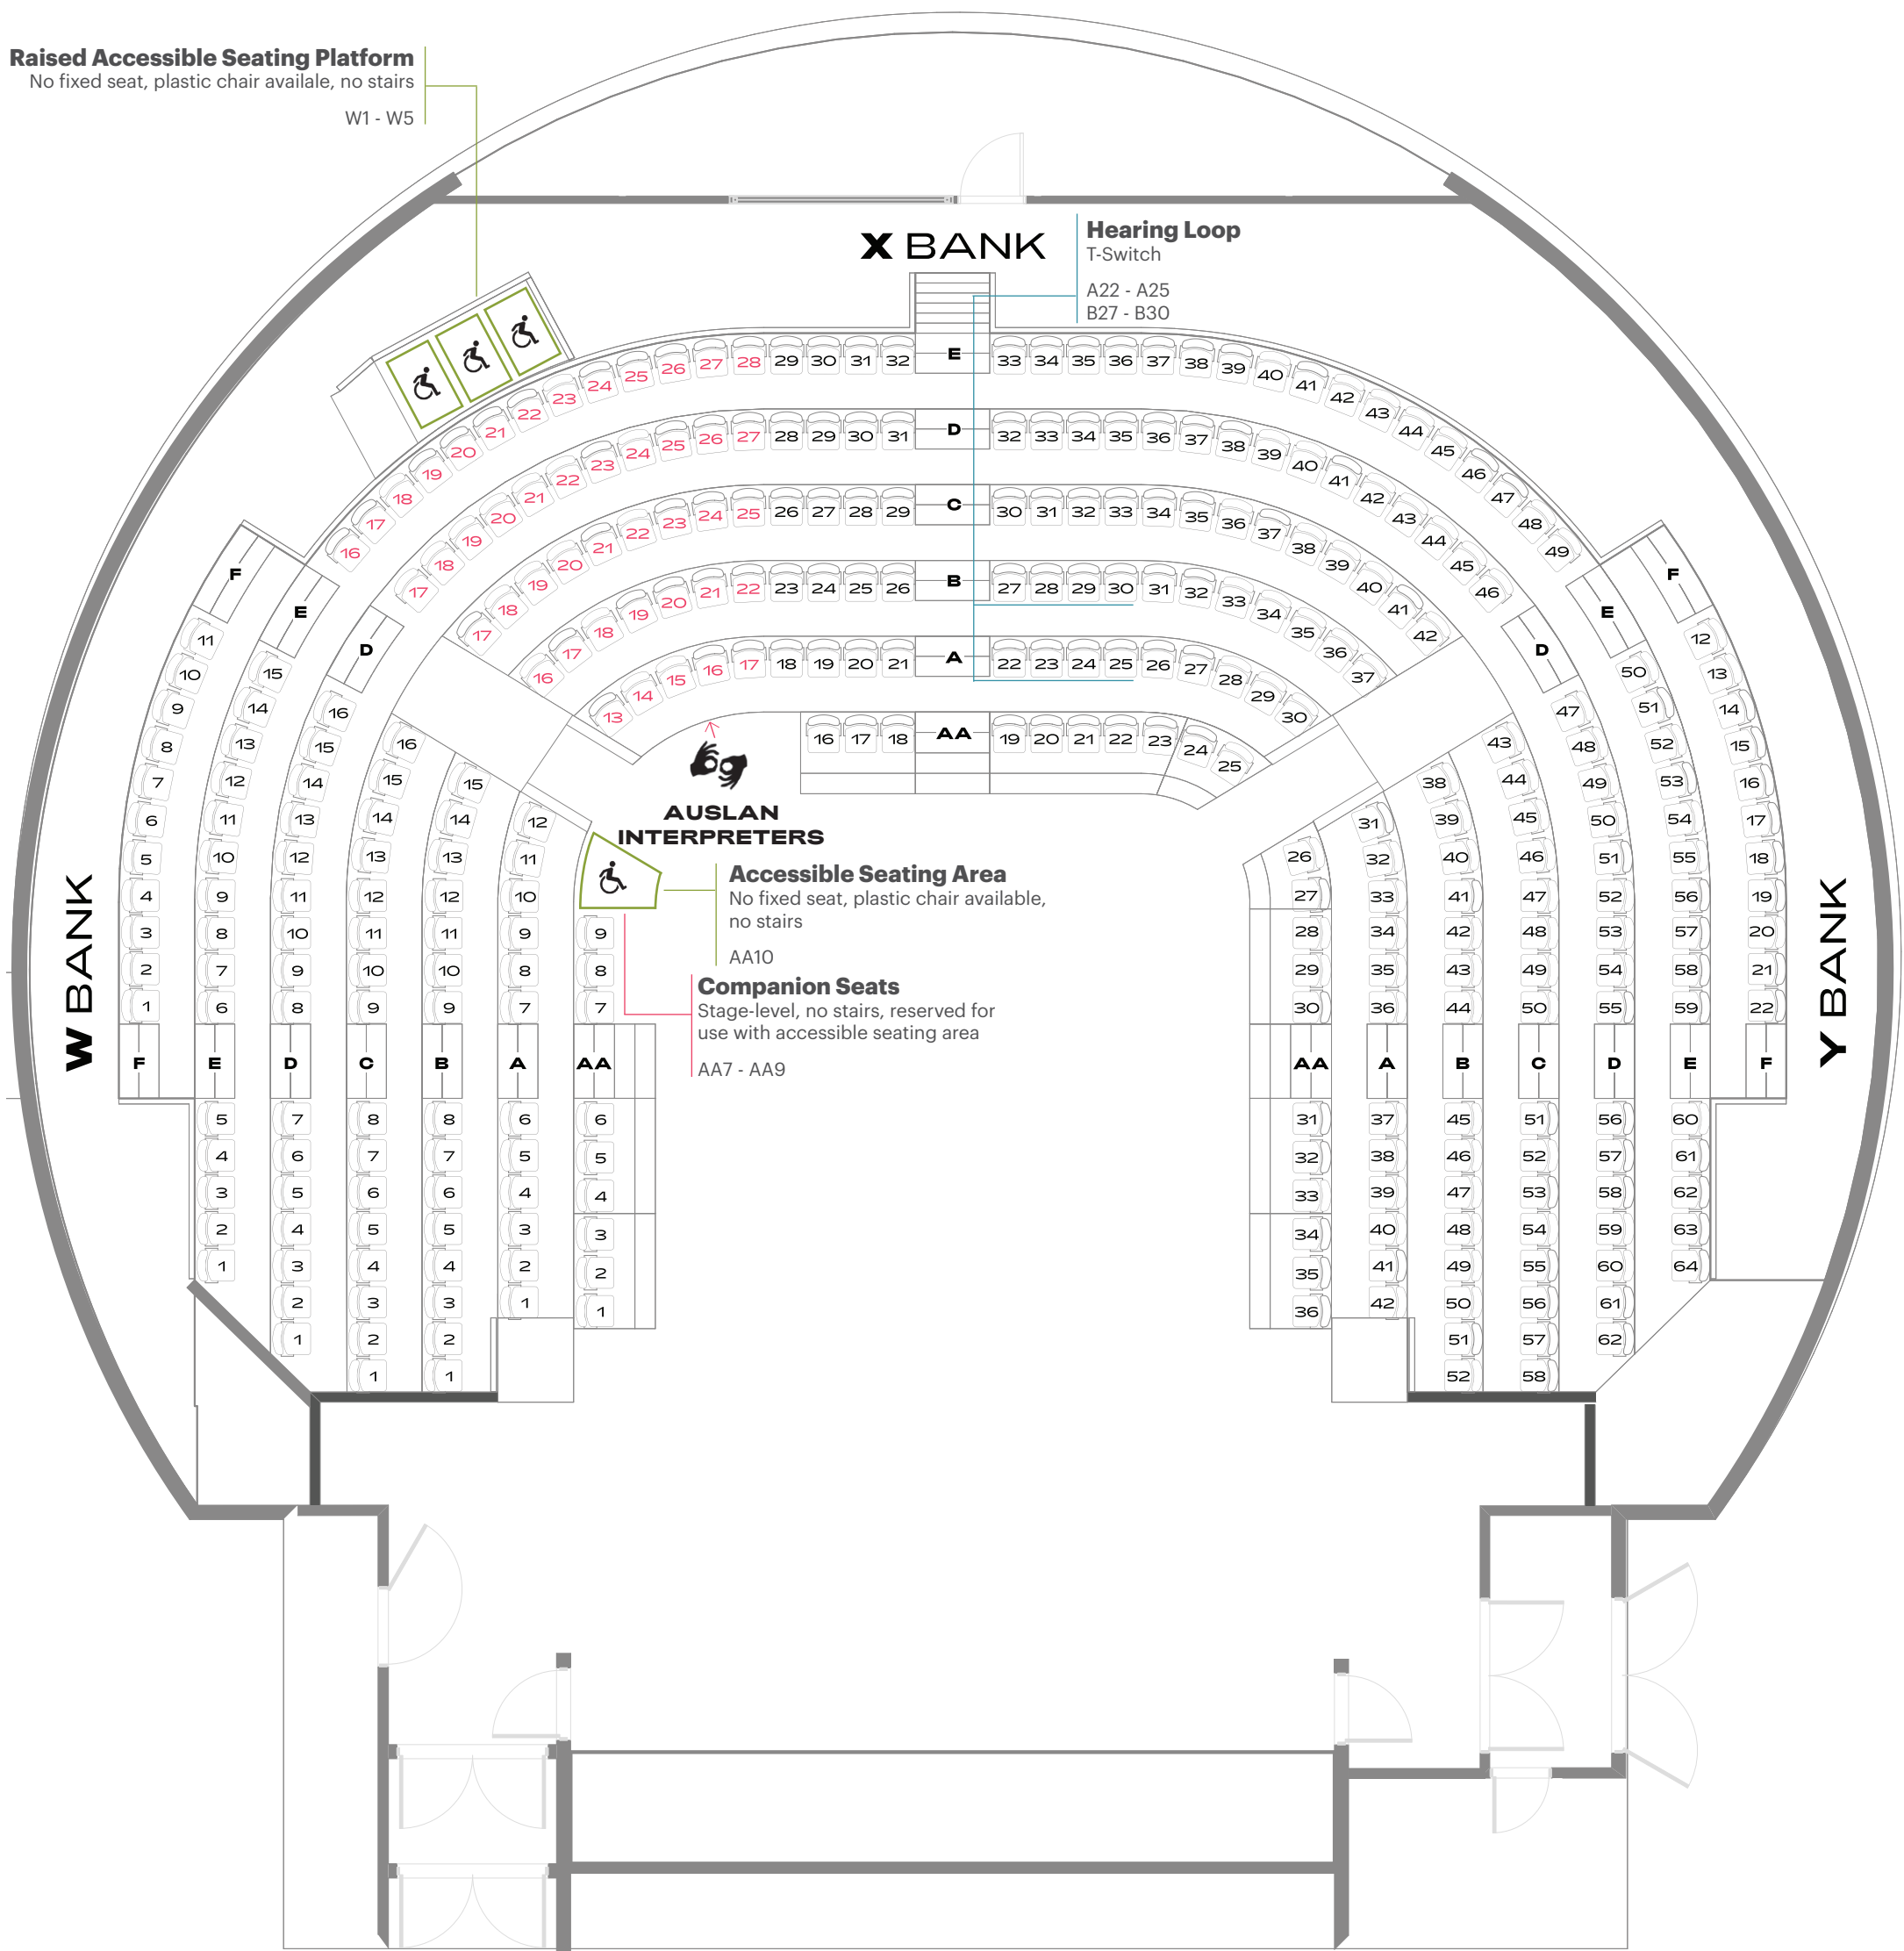

Raised Accessible Seating Platform

No fixed seat, plastic chair available, no stairs

W1 - W5

VENUE
ROUNDHOUSE THEATRE

MODE
ROUND (AUSLAN)

Bank	Fixed Seats	Other
W Bank	94 (inc 3 companion seats, AA7-9)	+ 1 accessible seating area (no fixed seat)
X Bank	140	4 seats removed (AA12-15). Hearing loop seats (A22-25, B27-30)
Y Bank	96	
Z Bank	63	A58 not on sale (usher seat)
Wheelchair Bay	0	Raised viewing platform, no fixed seats, up to 3 wheelchairs or 5 plastic chairs.
Total	393 + 4 accessible seating areas	

VENUE
ROUNDHOUSE THEATRE

MODE
THRUST

Bank	Fixed Seats	Other
W Bank	94 (inc 3 companion seats, AA7-9)	+ 1 accessible seating area (no fixed seat) including hearing loop seats (A22-25, B27-30)
X Bank	144	
Y Bank	96	
Wheelchair Bay	0	Raised viewing platform, no fixed seats, up to 3 wheelchairs or 5 plastic chairs.
Total	334 + 4 accessible seating areas	

Raised Accessible Seating Platform

No fixed seat, plastic chair available, no stairs

W1 - W5

VENUE
ROUNDHOUSE THEATRE

MODE
THRUST (AUSLAN)

Bank	Fixed Seats	Other
W Bank	94 (inc 3 companion seats, AA7-9)	+ 1 accessible seating area (no fixed seat)
X Bank	140	4 seats removed (AA12-15). Hearing loop seats (A22-25, B27-30)
Y Bank	96	
Wheelchair Bay	0	Raised viewing platform, no fixed seats, up to 3 wheelchairs or 5 plastic chairs.
Total	330 + 4 accessible seating areas	

VENUE
ROUNDHOUSE THEATRE

MODE
THRUST (CABARET)

Bank	Fixed Seats	Other
Cabaret	20	7 tables of 4 seats. Seats 1:1 and 7:4 wheelchair accessible.
W Bank	94 (inc 3 companion seats, AA7-9)	+ 1 accessible seating area (no fixed seat)
X Bank	144	including hearing loop seats (A22-25, B27-30)
Y Bank	96	
Wheelchair Bay	0	Raised viewing platform, no fixed seats, up to 3 wheelchairs or 5 plastic chairs.
Total	354 + 4 accessible seating areas	