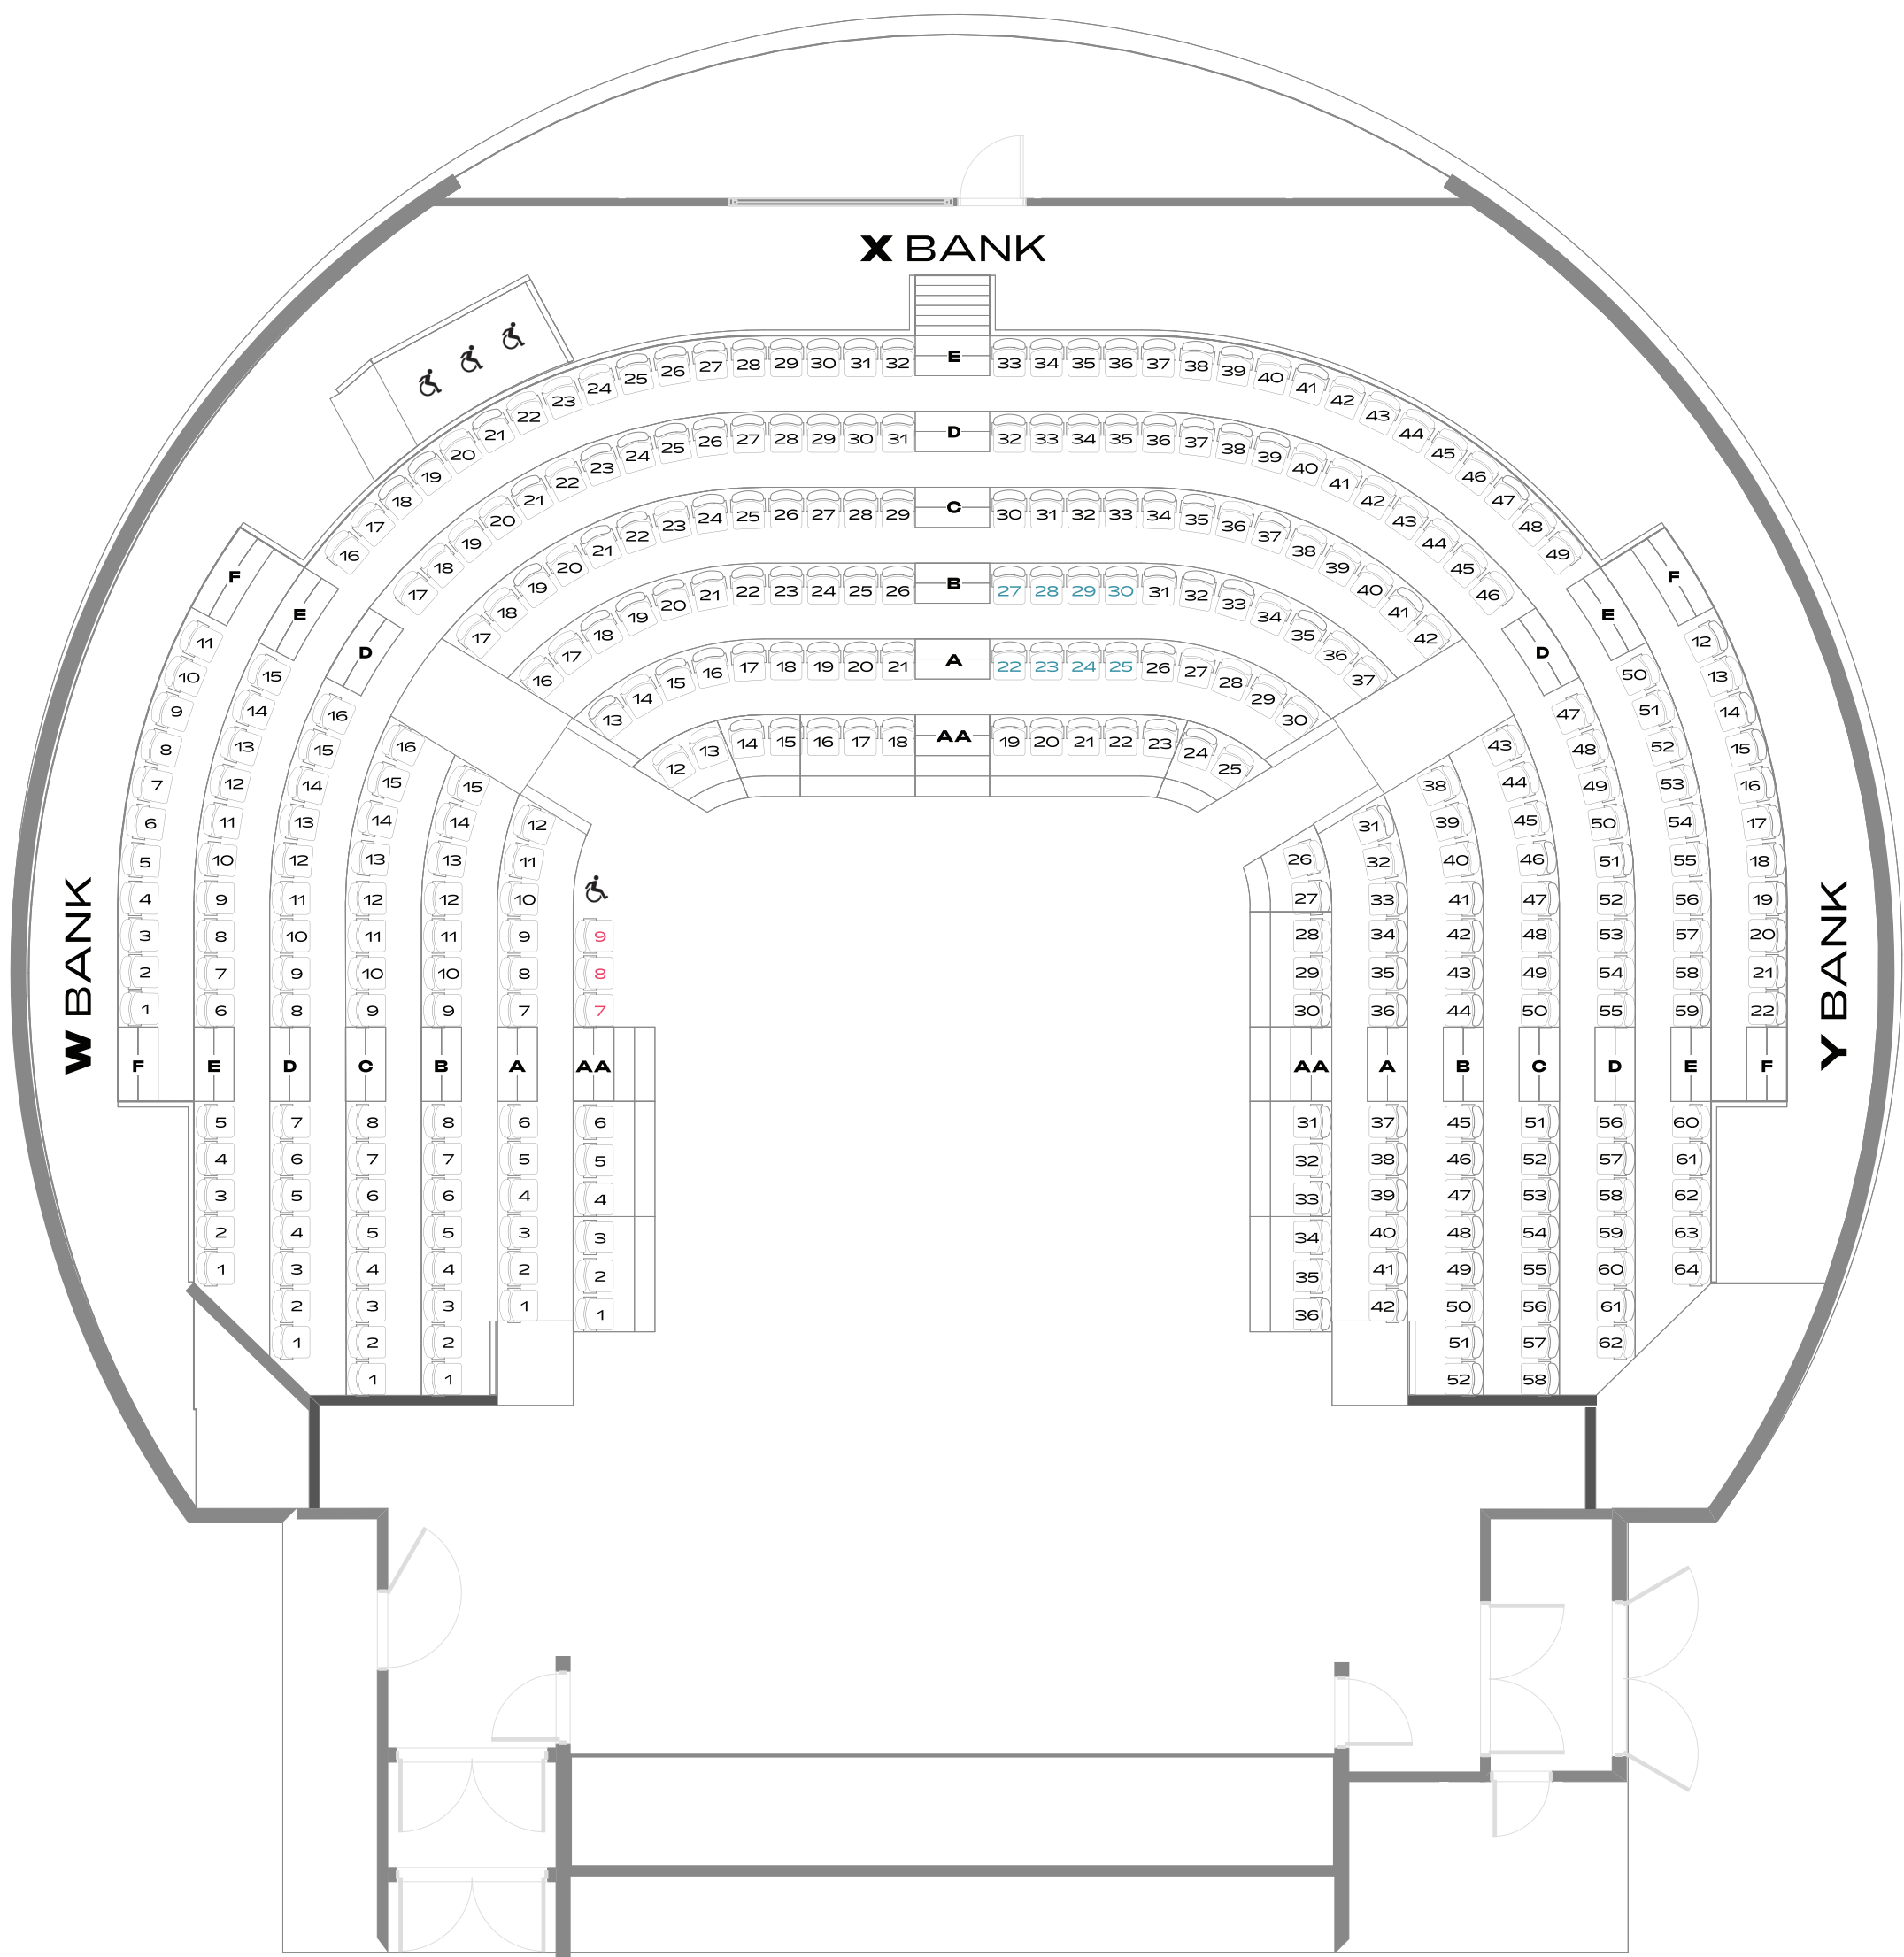

Raised Accessible Seating Platform

No fixed seat, plastic chair available, no stairs

W1 - W5

VENUE
ROUNDHOUSE THEATRE

MODE
ROUND (AUSLAN)

Bank	Fixed Seats	Other
W Bank	94 (inc 3 companion seats, AA7-9)	+ 1 accessible seating area (no fixed seat)
X Bank	140	4 seats removed (AA12-15). Hearing loop seats (A22-25, B27-30)
Y Bank	96	
Z Bank	63	A58 not on sale (usher seat)
Wheelchair Bay	0	Raised viewing platform, no fixed seats, up to 3 wheelchairs or 5 plastic chairs.
Total	393 + 4 accessible seating areas	

Raised Accessible Seating Platform

No fixed seat, plastic chair available, no stairs

W1 - W5

X BANK

Hearing Loop

T-Switch

A22 - A25

B27 - B30

VENUE
ROUNDHOUSE THEATRE

MODE
THRUST

Bank	Fixed Seats	Other
W Bank	94 (inc 3 companion seats, AA7-9)	+ 1 accessible seating area (no fixed seat) including hearing loop seats (A22-25, B27-30)
X Bank	144	
Y Bank	96	
Wheelchair Bay	0	Raised viewing platform, no fixed seats, up to 3 wheelchairs or 5 plastic chairs.
Total	334 + 4 accessible seating areas	

Raised Accessible Seating Platform

No fixed seat, plastic chair available, no stairs

W1 - W5

VENUE
ROUNDHOUSE THEATRE

MODE
THRUST (AUSLAN)

Bank	Fixed Seats	Other
W Bank	94 (inc 3 companion seats, AA7-9)	+ 1 accessible seating area (no fixed seat)
X Bank	140	4 seats removed (AA12-15). Hearing loop seats (A22-25, B27-30)
Y Bank	96	
Wheelchair Bay	0	Raised viewing platform, no fixed seats, up to 3 wheelchairs or 5 plastic chairs.
Total	330 + 4 accessible seating areas	