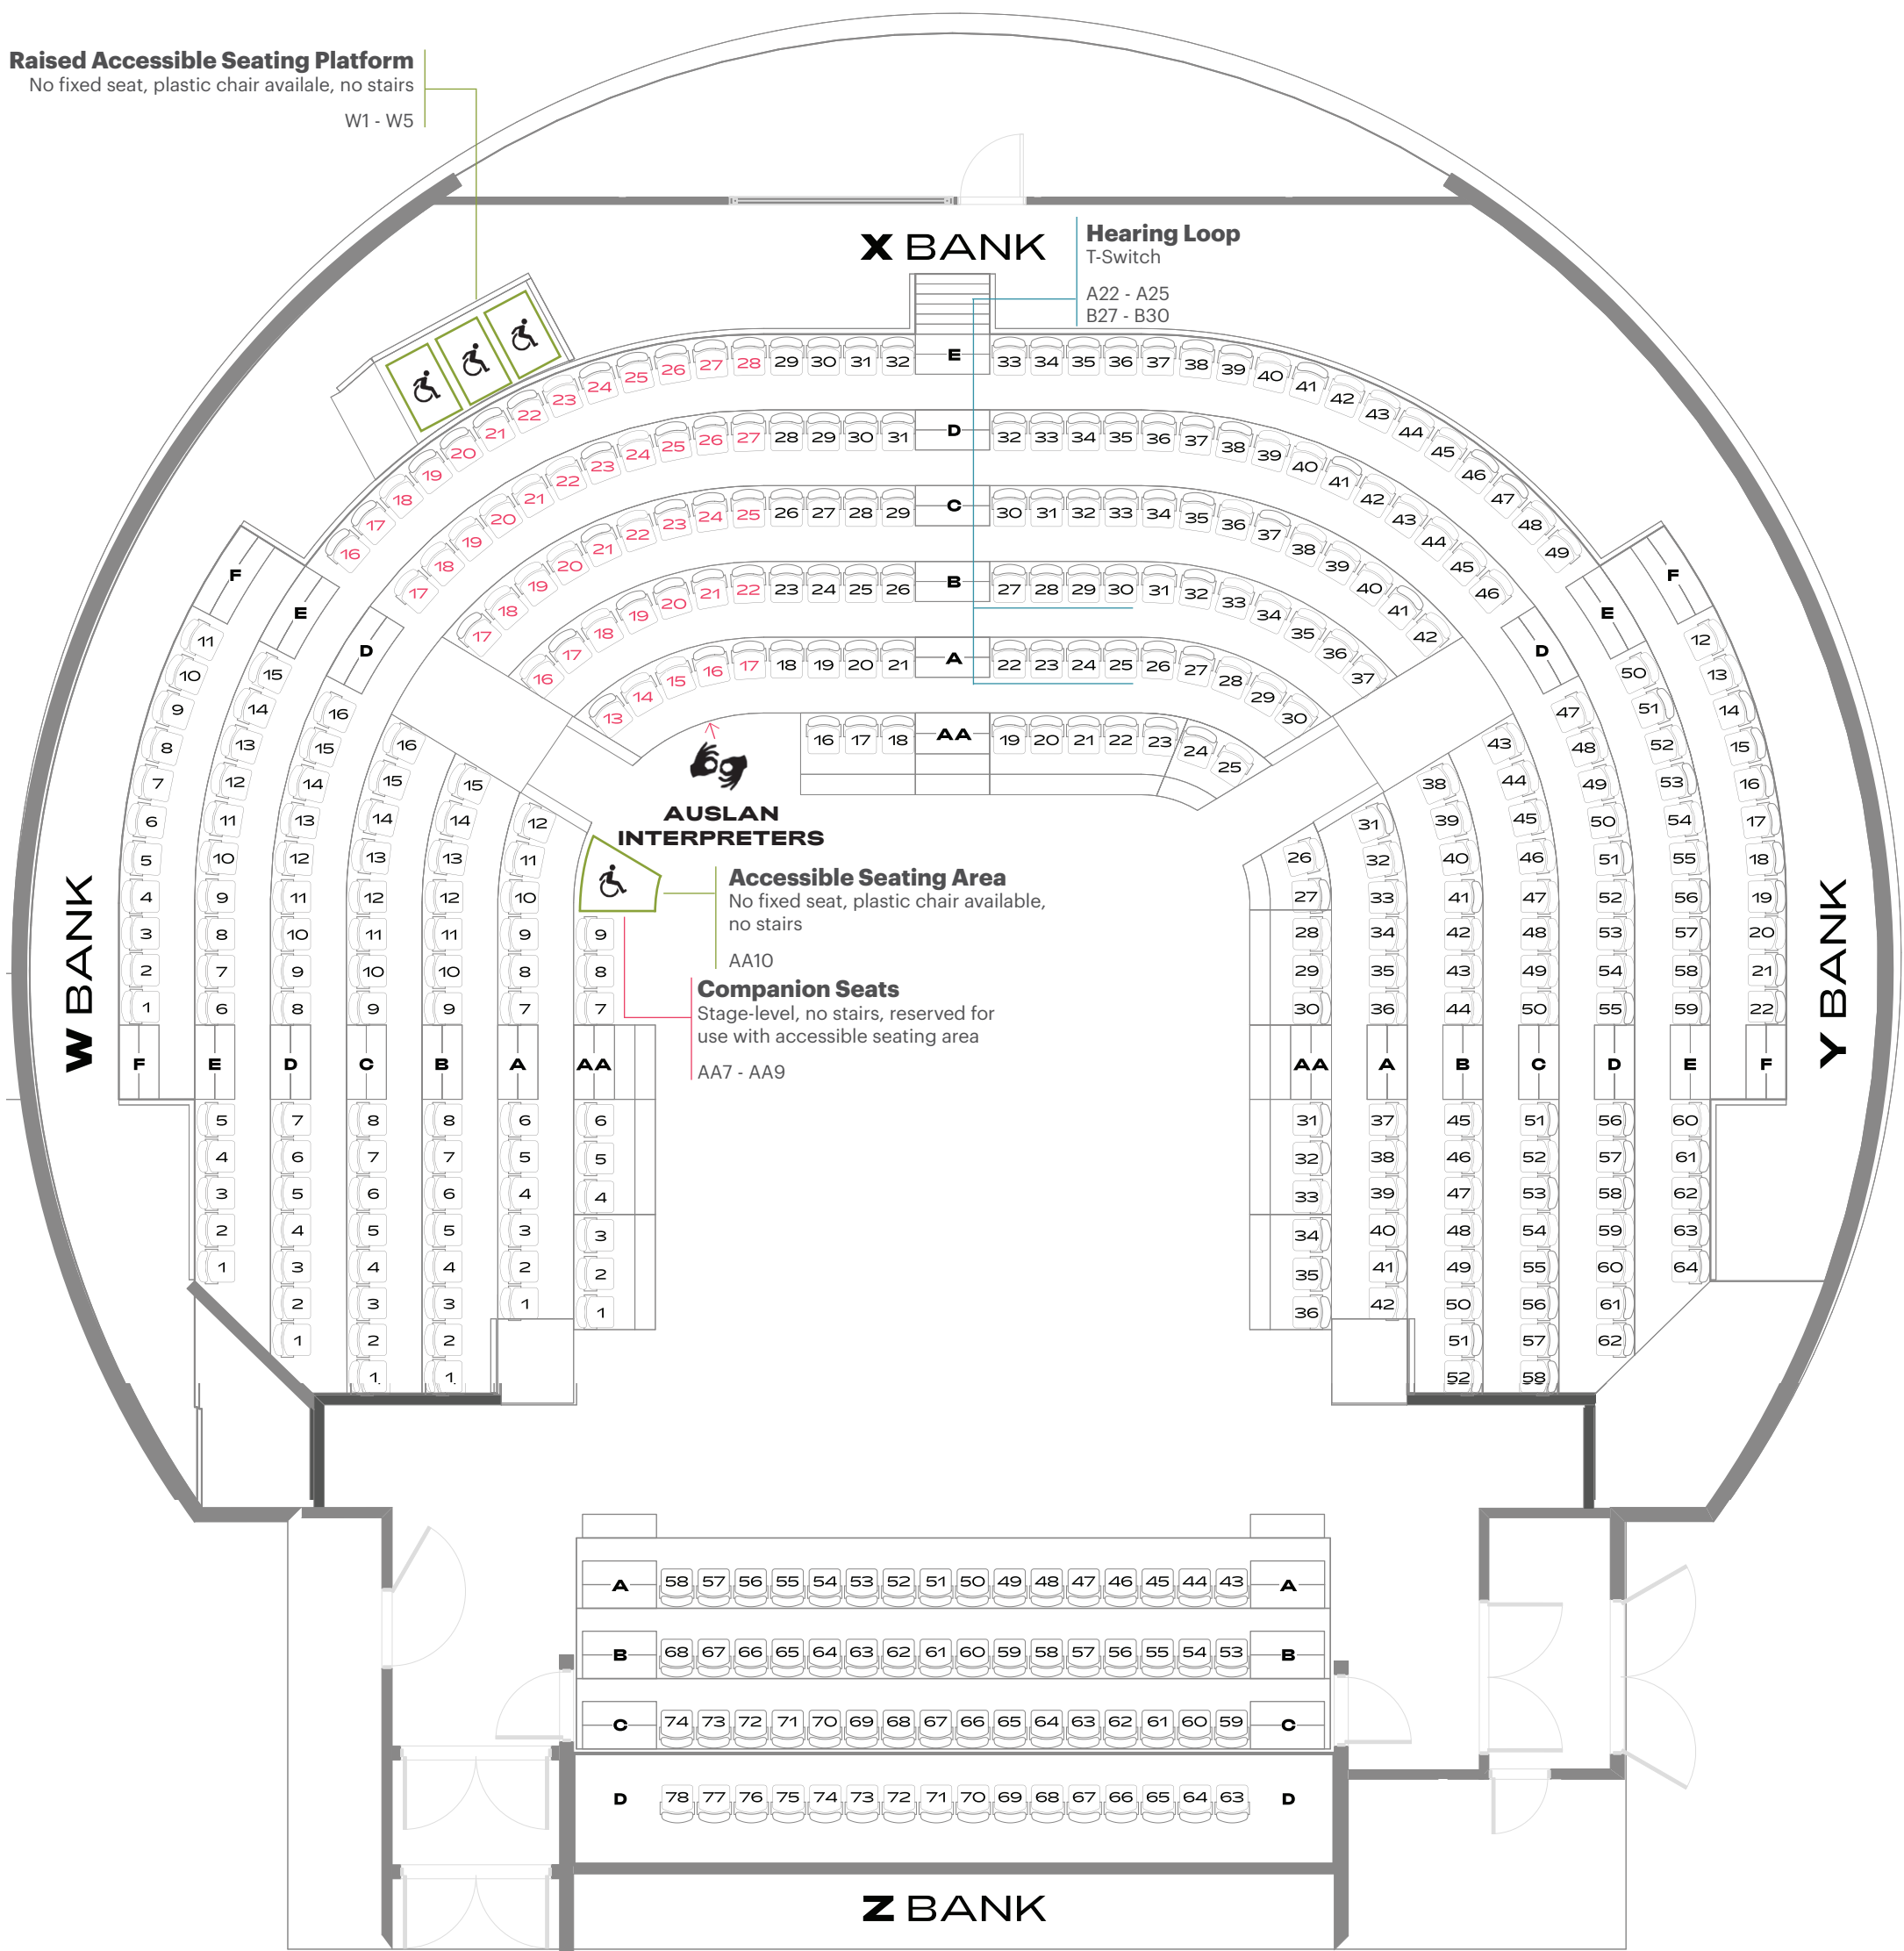

Raised Accessible Seating Platform

No fixed seat, plastic chair available, no stairs

W1 - W5

VENUE
ROUNDHOUSE THEATRE

MODE
ROUND

Bank	Fixed Seats	Other
W Bank	94 (inc 3 companion seats, AA7-9)	+ 1 accessible seating area (no fixed seat)
X Bank	144	including hearing loop seats (A22-25, B27-30)
Y Bank	96	
Z Bank	63	A58 not on sale (usher seat)
Wheelchair Bay	0	Raised viewing platform, no fixed seats, up to 3 wheelchairs or 5 plastic chairs.
Total	397 + 4 accessible seating areas	

Raised Accessible Seating Platform

No fixed seat, plastic chair available, no stairs

W1 - W5

VENUE
ROUNDHOUSE THEATRE

MODE
ROUND (AUSLAN)

Bank	Fixed Seats	Other
W Bank	94 (inc 3 companion seats, AA7-9)	+ 1 accessible seating area (no fixed seat)
X Bank	140	4 seats removed (AA12-15). Hearing loop seats (A22-25, B27-30)
Y Bank	96	
Z Bank	63	A58 not on sale (usher seat)
Wheelchair Bay	0	Raised viewing platform, no fixed seats, up to 3 wheelchairs or 5 plastic chairs.
Total	393 + 4 accessible seating areas	

VENUE
ROUNDHOUSE THEATRE

MODE
THRUST

Bank	Fixed Seats	Other
W Bank	94 (inc 3 companion seats, AA7-9)	+ 1 accessible seating area (no fixed seat) including hearing loop seats (A22-25, B27-30)
X Bank	144	
Y Bank	96	
Wheelchair Bay	0	Raised viewing platform, no fixed seats, up to 3 wheelchairs or 5 plastic chairs.
Total	334 + 4 accessible seating areas	

VENUE
ROUNDHOUSE THEATRE

MODE
THRUST (CABARET)

Bank	Fixed Seats	Other
Cabaret	20	7 tables of 4 seats. Seats 1:1 and 7:4 wheelchair accessible.
W Bank	94 (inc 3 companion seats, AA7-9)	+ 1 accessible seating area (no fixed seat)
X Bank	144	including hearing loop seats (A22-25, B27-30)
Y Bank	96	
Wheelchair Bay	0	Raised viewing platform, no fixed seats, up to 3 wheelchairs or 5 plastic chairs.
Total	354 + 4 accessible seating areas	