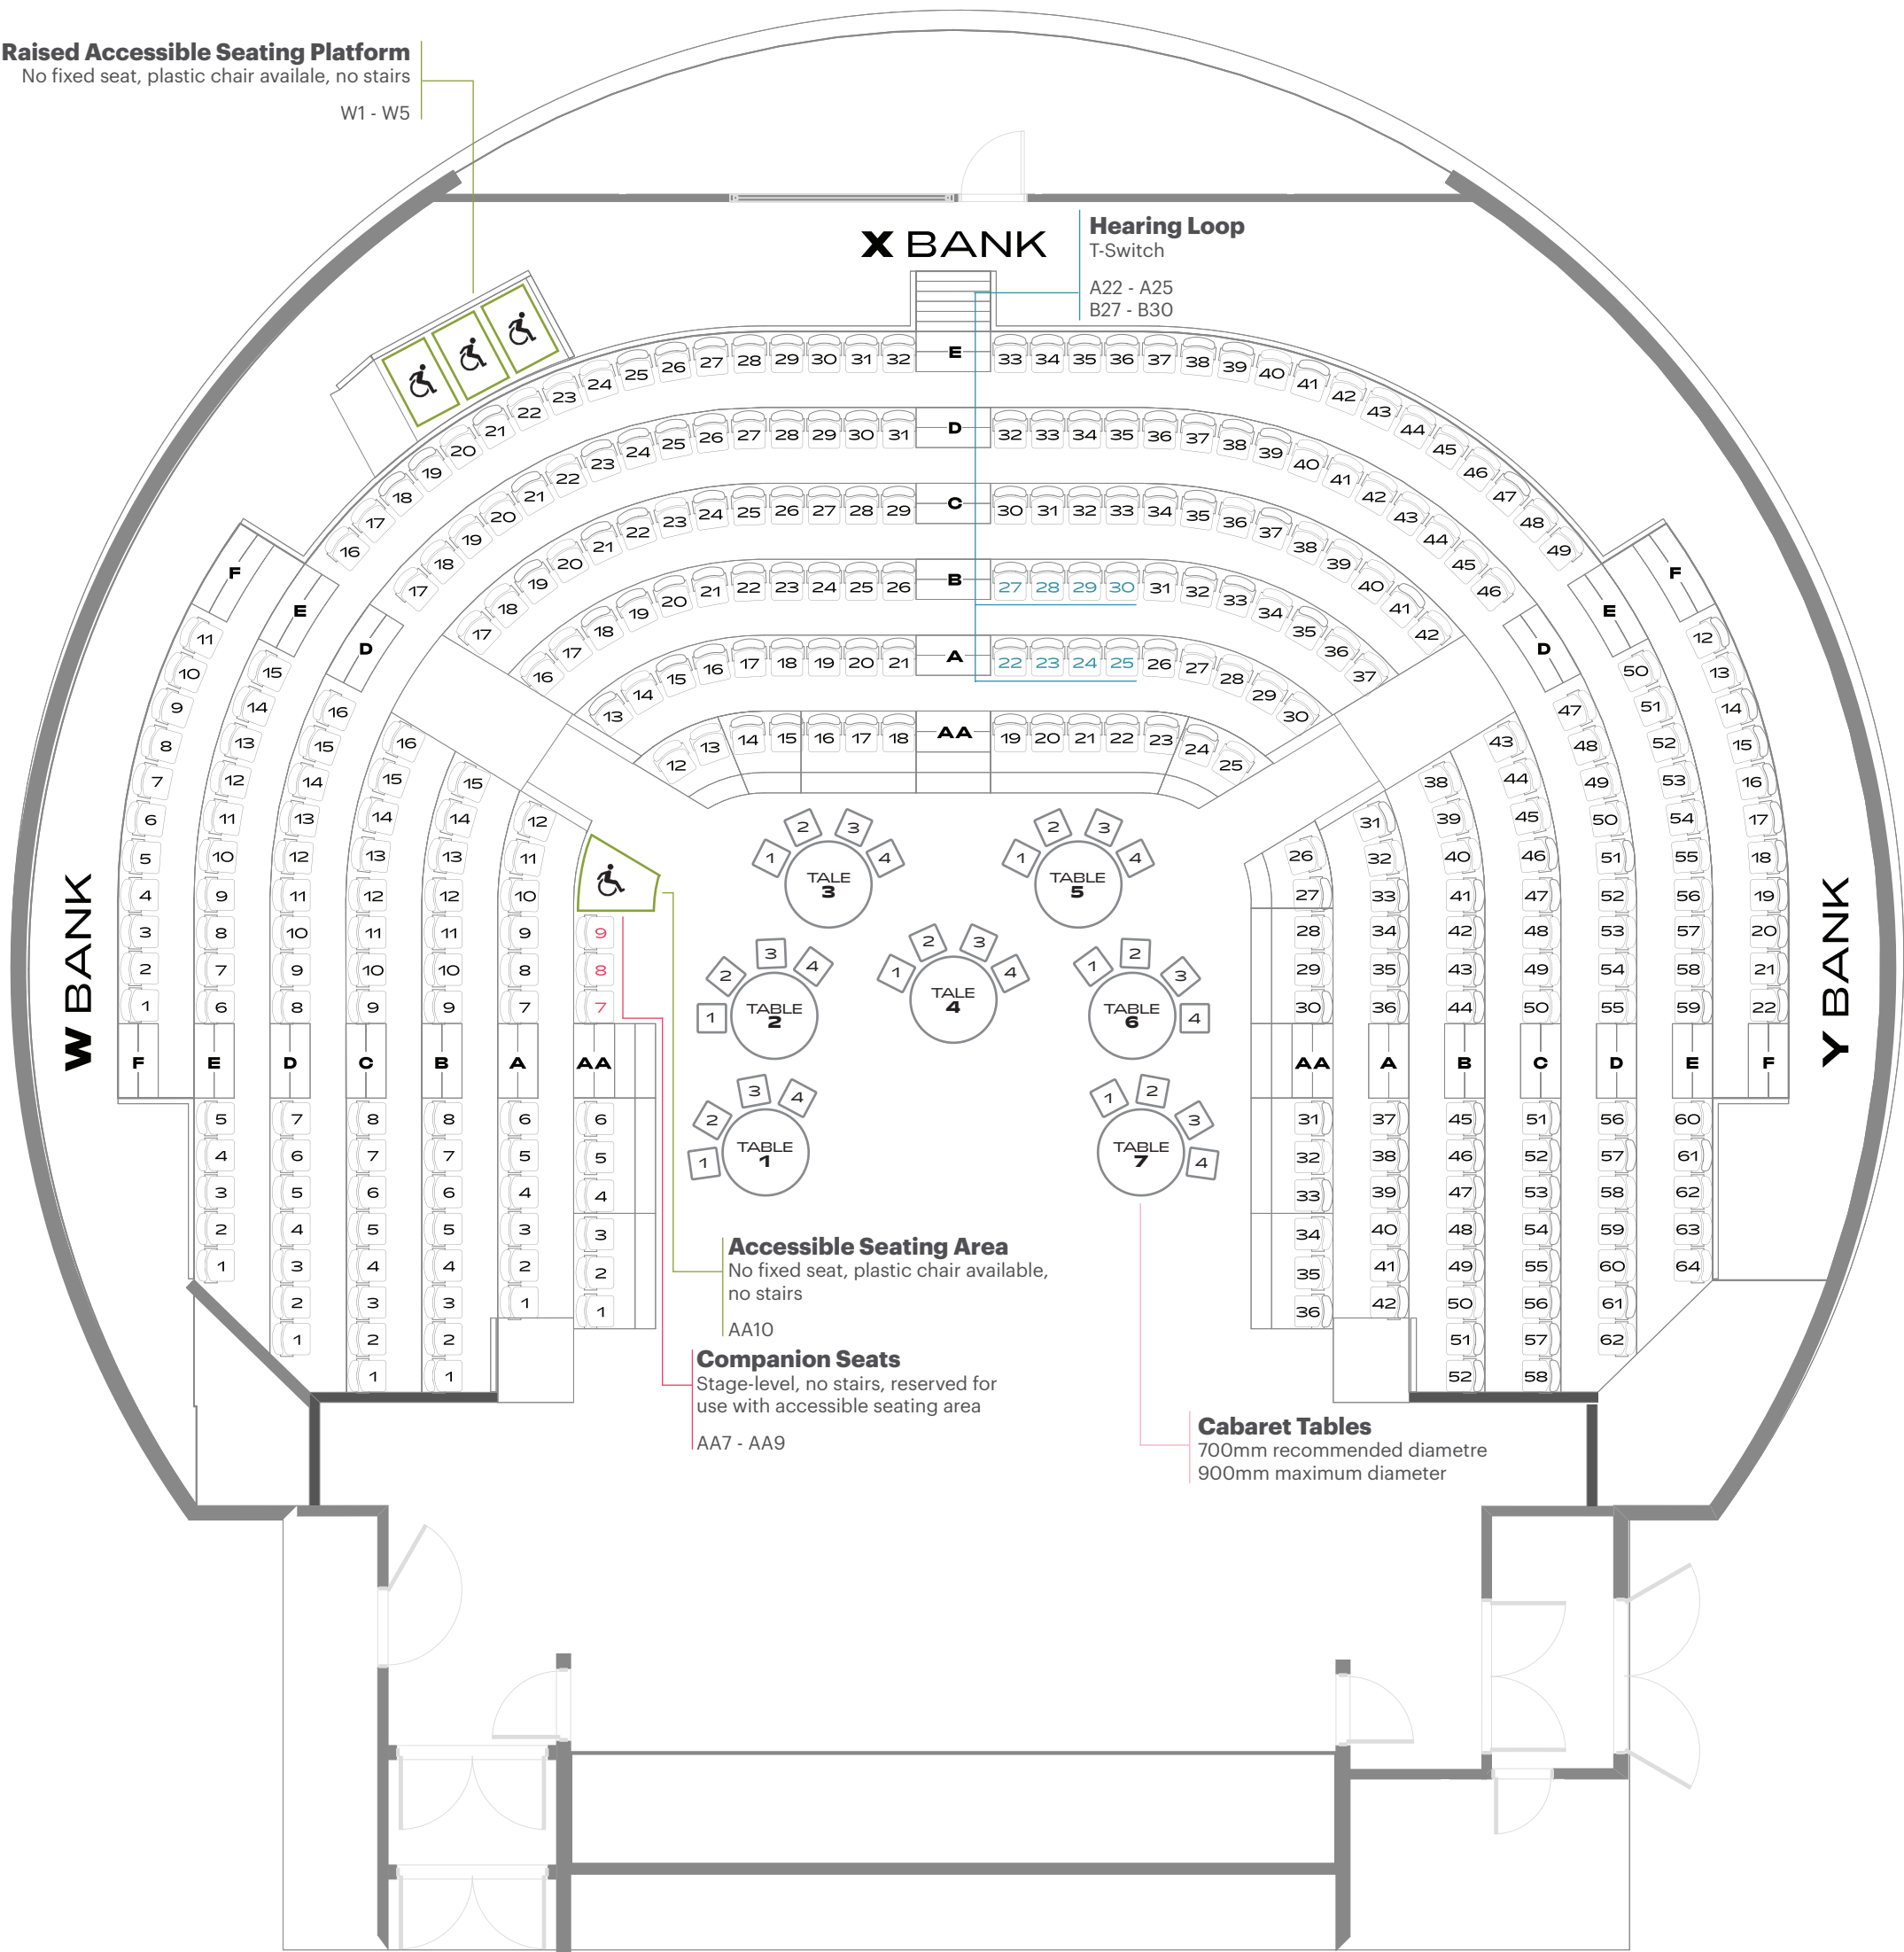

Raised Accessible Seating Platform

No fixed seat, plastic chair available, no stairs

W1 - W5

Please note:

Cabaret tables are subject to additional fees and charges.
Cabaret tables and seating are drawn indicative only and are not to scale.

VENUE
ROUNDHOUSE THEATRE

MODE
THRUST (CABARET)

Bank	Fixed Seats	Other
Cabaret	20	7 tables of 4 seats. Seats 1:1 and 7:4 wheelchair accessible.
W Bank	94 (inc 3 companion seats, AA7-9)	+ 1 accessible seating area (no fixed seat)
X Bank	144	including hearing loop seats (A22-25, B27-30)
Y Bank	96	
Wheelchair Bay	0	Raised viewing platform, no fixed seats, up to 3 wheelchairs or 5 plastic chairs.
Total	354 + 4 accessible seating areas