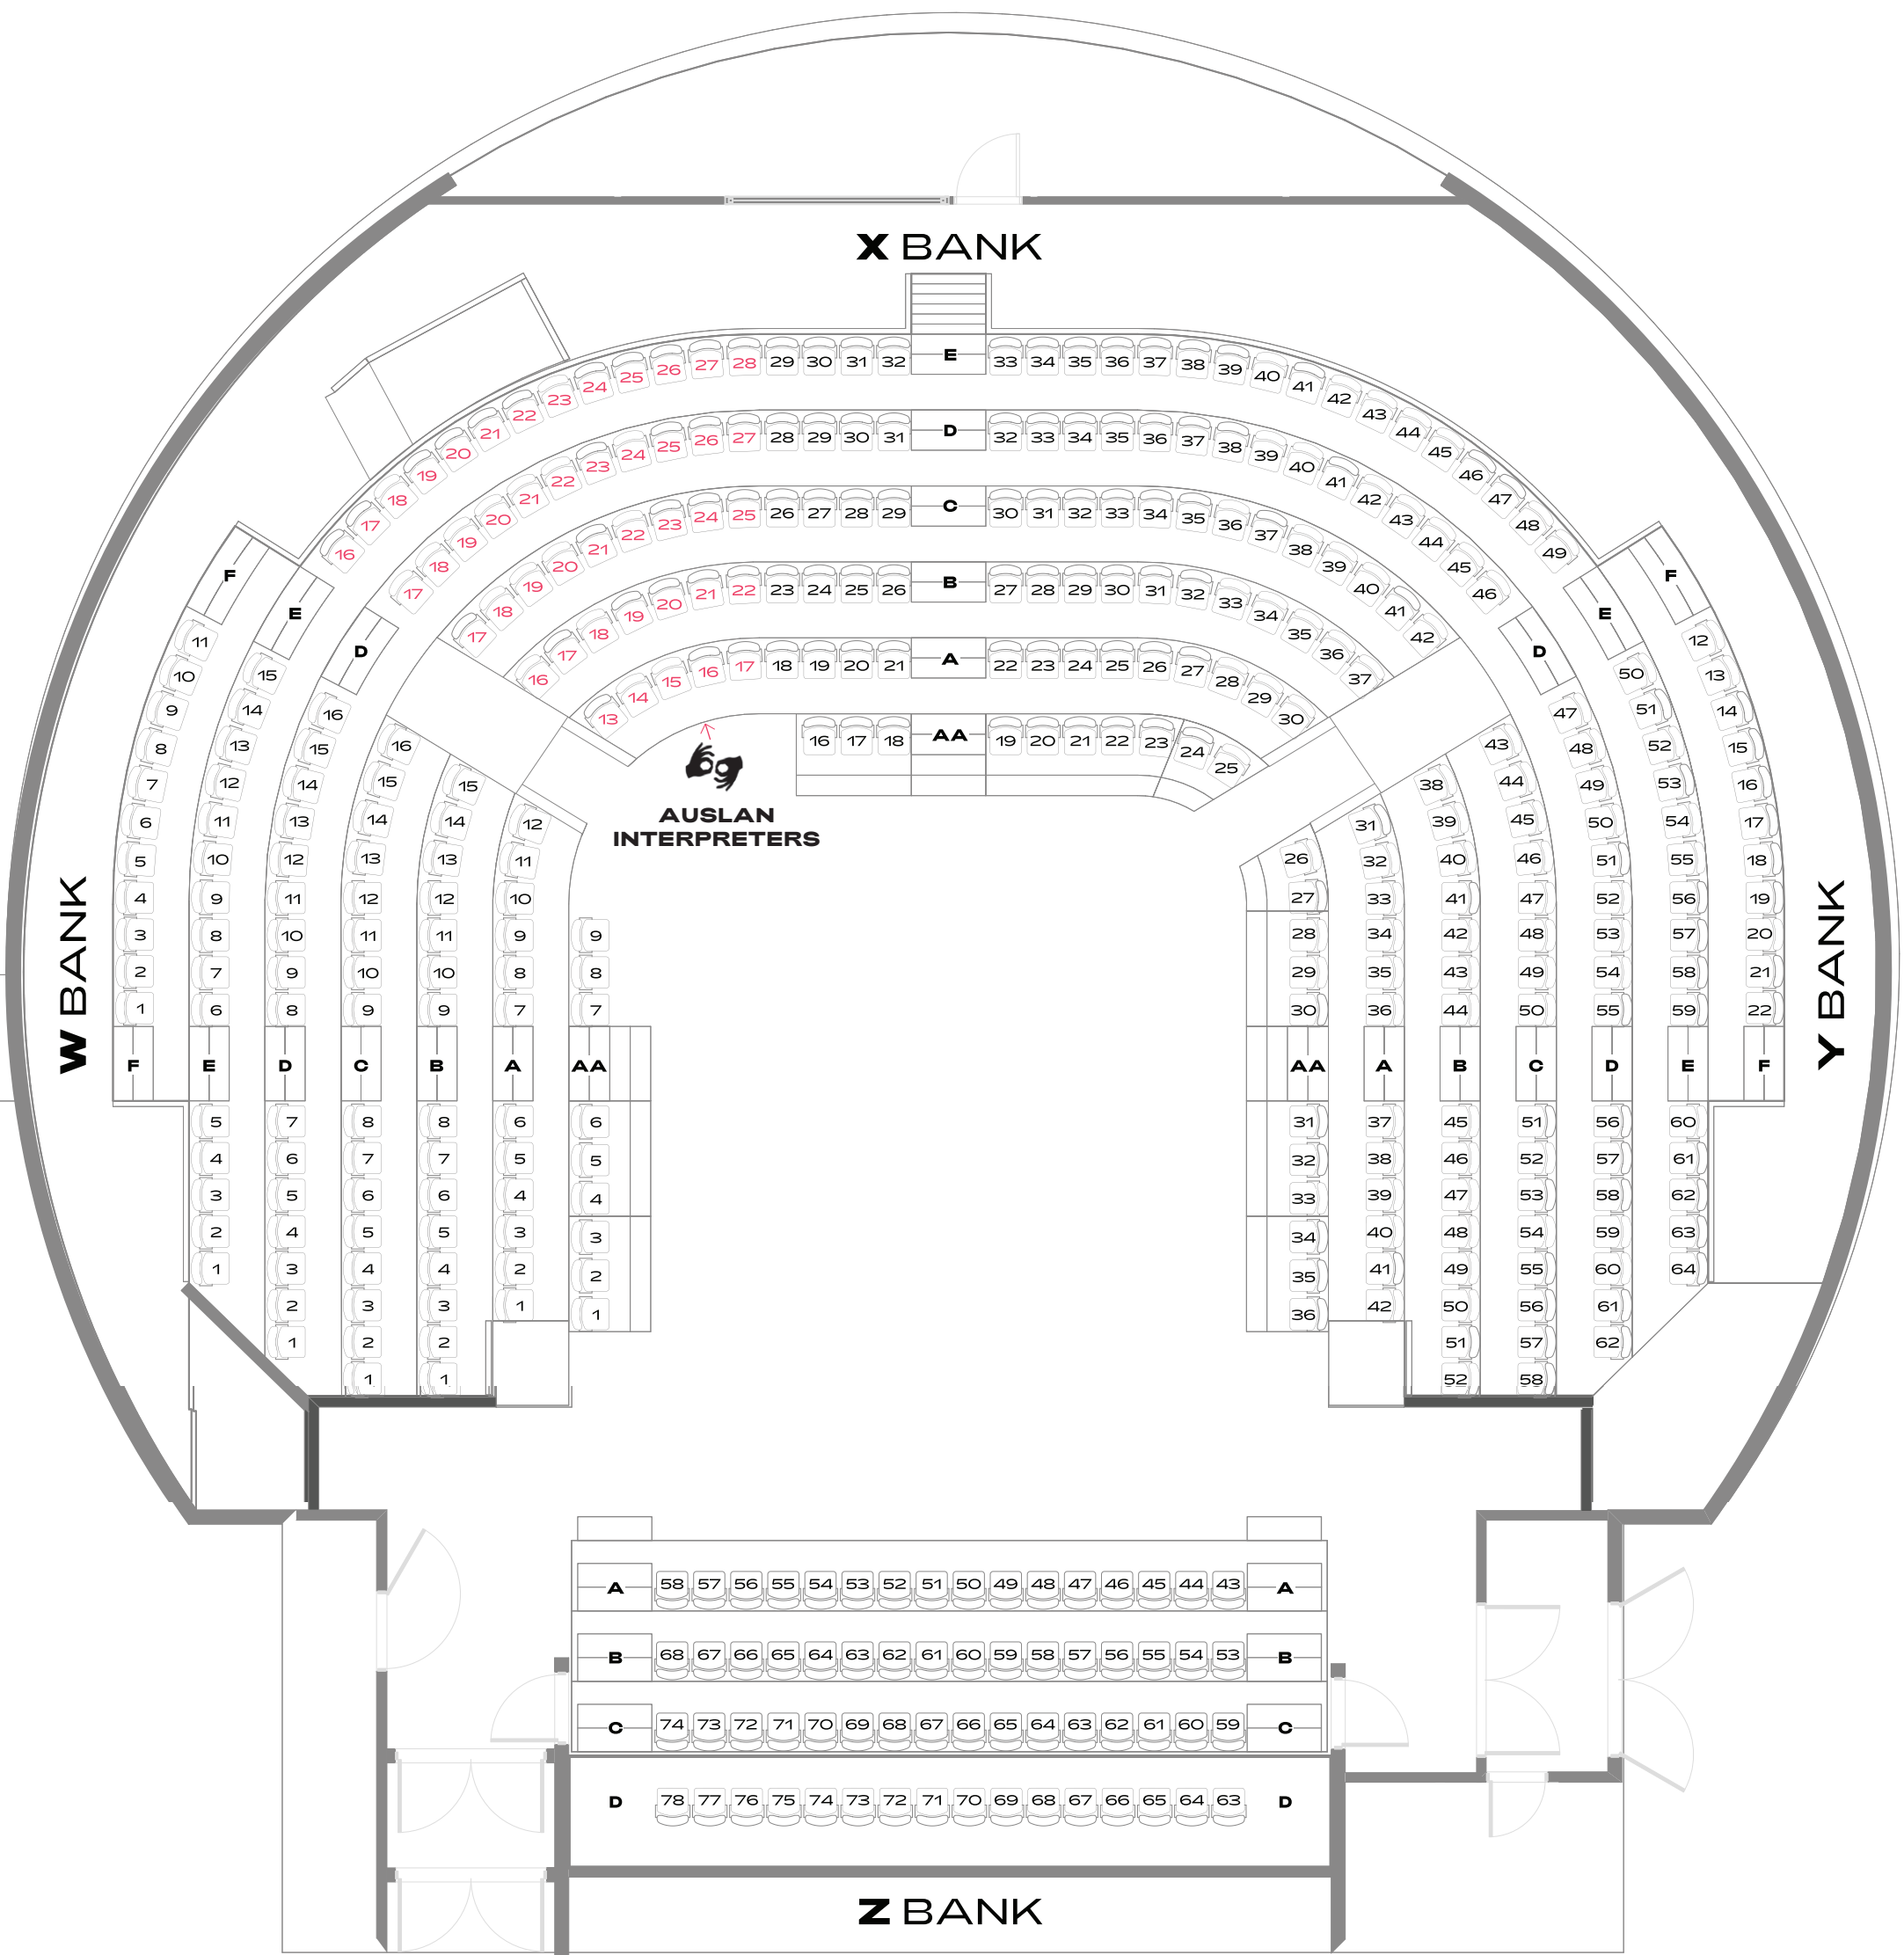

Raised Accessible Seating Platform

No fixed seat, plastic chair available, no stairs

W1 - W5

VENUE
ROUNDHOUSE THEATRE

MODE
ROUND

Bank	Fixed Seats	Other
W Bank	94 (inc 3 companion seats, AA7-9)	+ 1 accessible seating area (no fixed seat)
X Bank	144	including hearing loop seats (A22-25, B27-30)
Y Bank	96	
Z Bank	63	A58 not on sale (usher seat)
Wheelchair Bay	0	Raised viewing platform, no fixed seats, up to 3 wheelchairs or 5 plastic chairs.
Total	397 + 4 accessible seating areas	

Raised Accessible Seating Platform

No fixed seat, plastic chair available, no stairs

W1 - W5

VENUE
ROUNDHOUSE THEATRE

MODE
ROUND (AUSLAN)

Bank	Fixed Seats	Other
W Bank	94 (inc 3 companion seats, AA7-9)	+ 1 accessible seating area (no fixed seat)
X Bank	140	4 seats removed (AA12-15). Hearing loop seats (A22-25, B27-30)
Y Bank	96	
Z Bank	63	A58 not on sale (usher seat)
Wheelchair Bay	0	Raised viewing platform, no fixed seats, up to 3 wheelchairs or 5 plastic chairs.
Total	393 + 4 accessible seating areas	

Raised Accessible Seating Platform

No fixed seat, plastic chair available, no stairs

W1 - W5

X BANK

Hearing Loop

T-Switch

A22 - A25

B27 - B30

VENUE
ROUNDHOUSE THEATRE

MODE
THRUST

Bank	Fixed Seats	Other
W Bank	94 (inc 3 companion seats, AA7-9)	+ 1 accessible seating area (no fixed seat) including hearing loop seats (A22-25, B27-30)
X Bank	144	
Y Bank	96	
Wheelchair Bay	0	Raised viewing platform, no fixed seats, up to 3 wheelchairs or 5 plastic chairs.
Total	334 + 4 accessible seating areas	