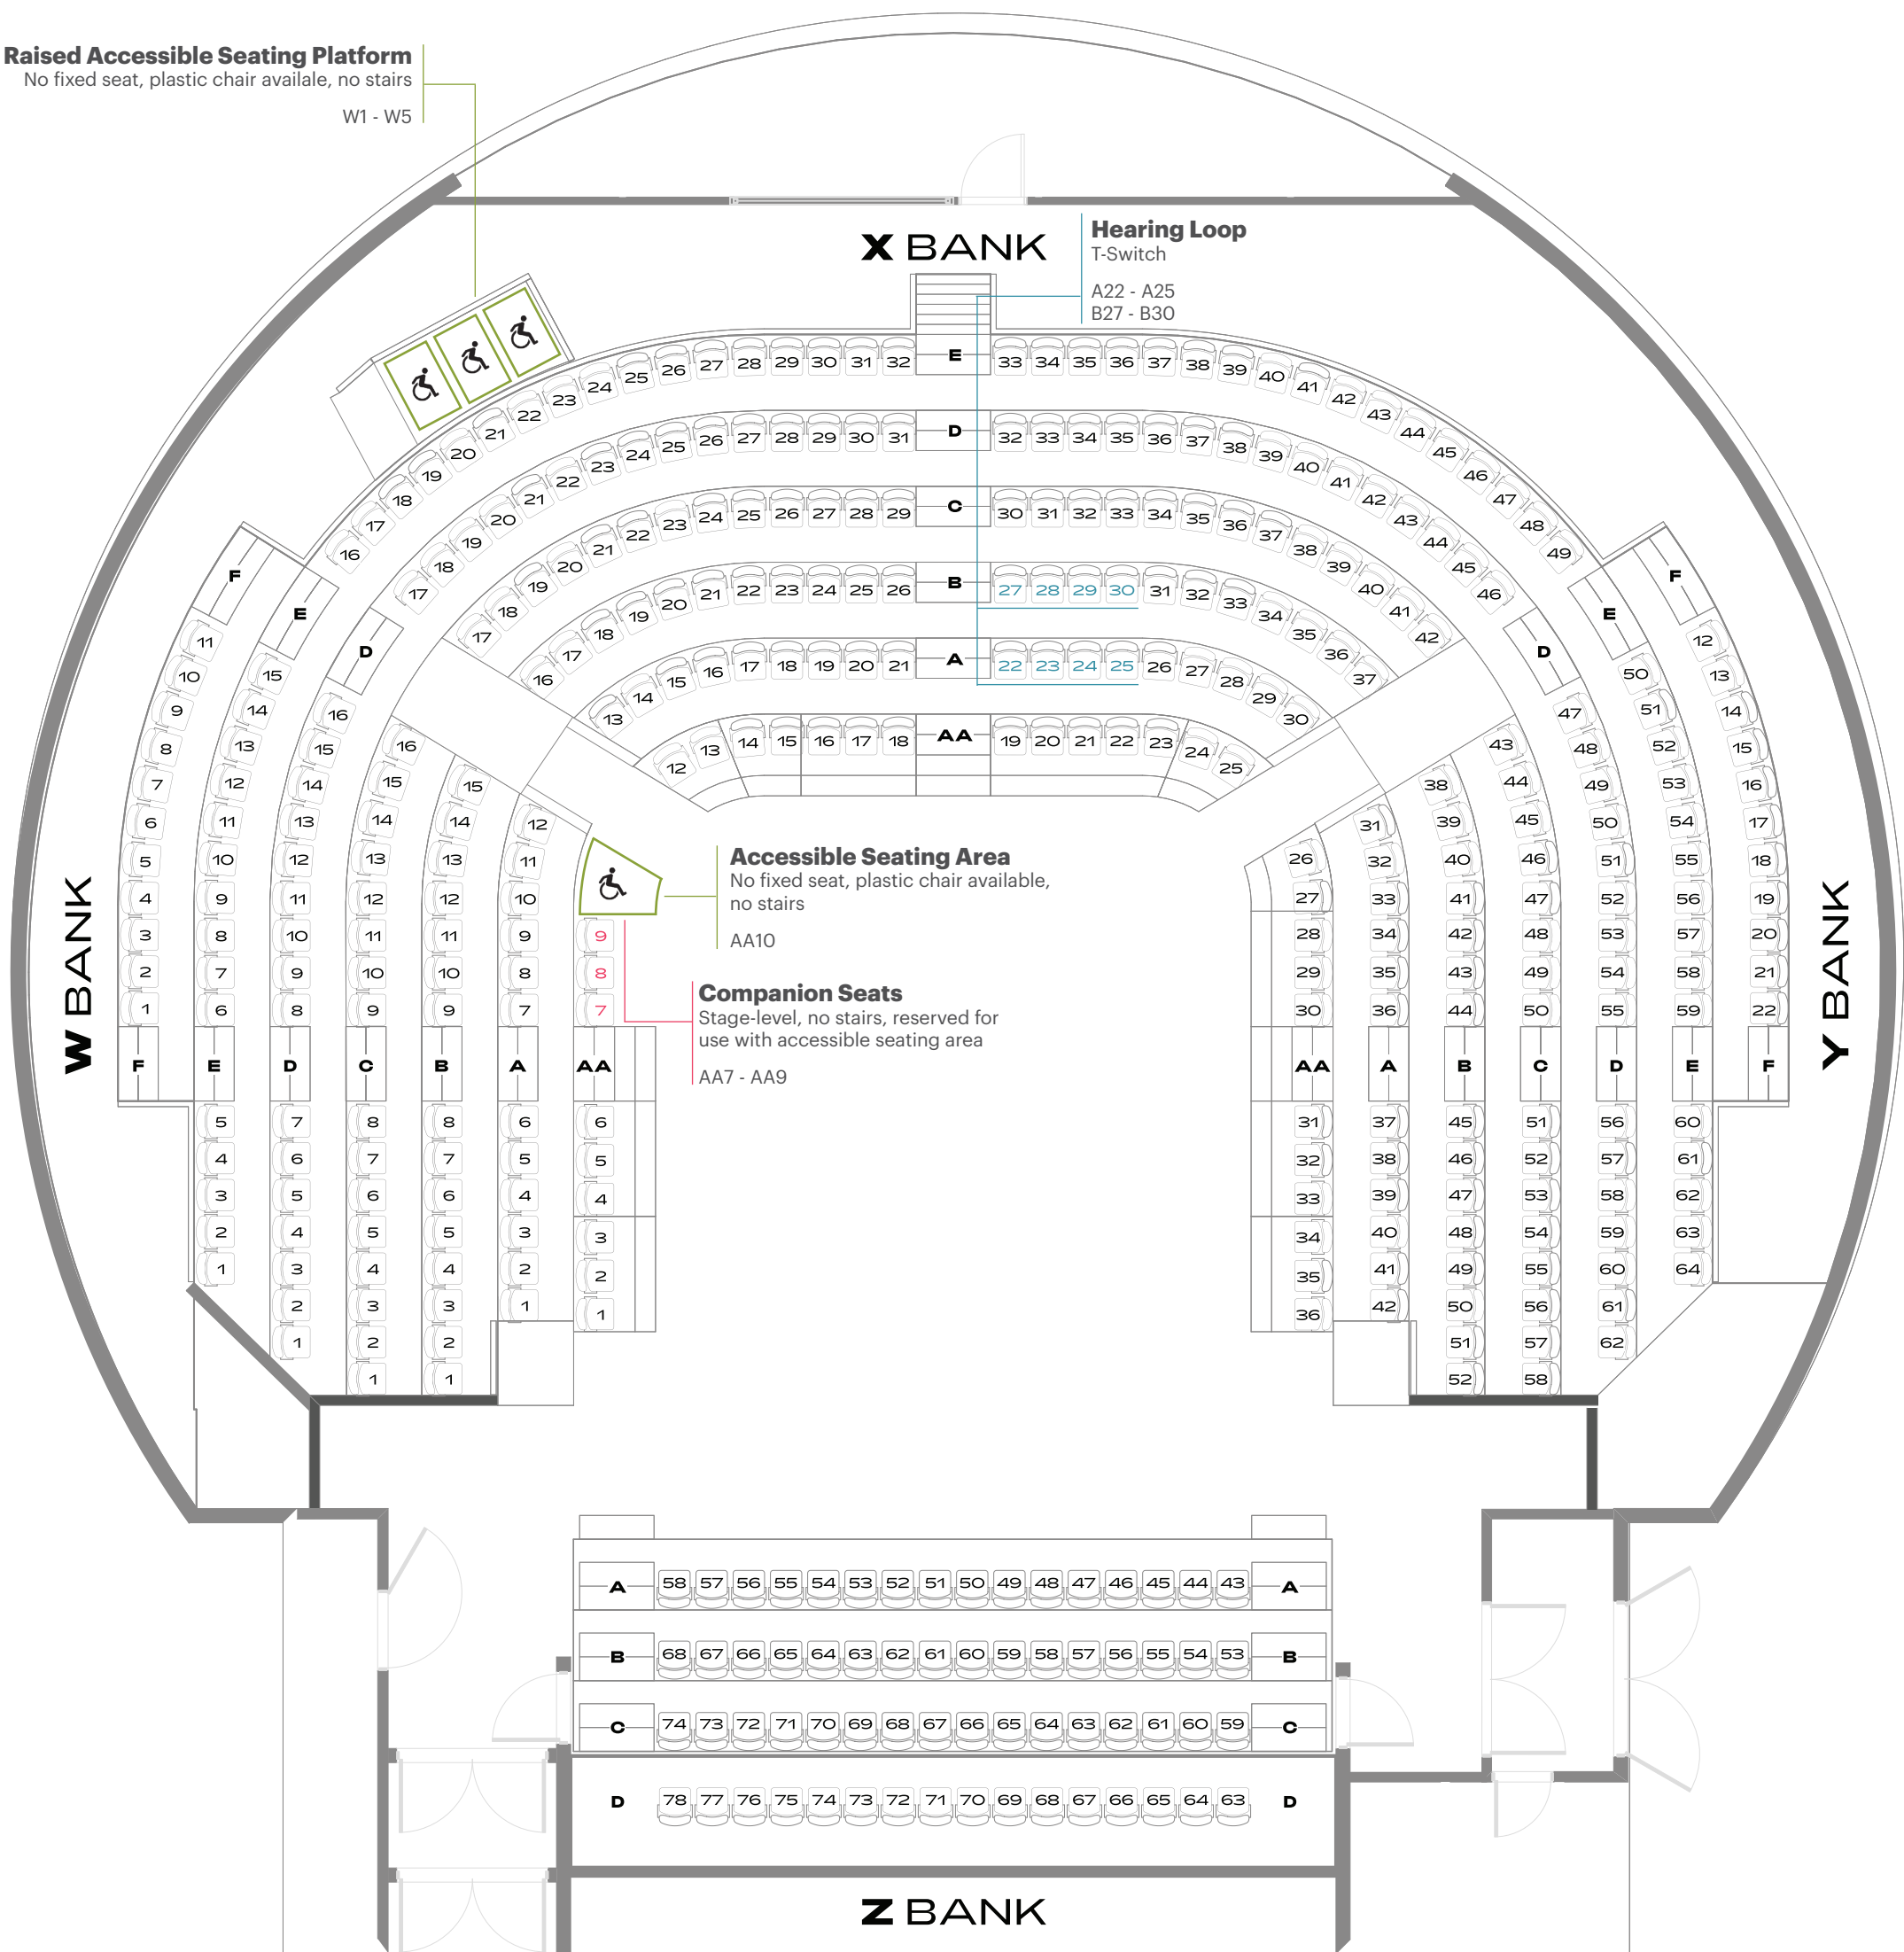

LA BOITE

ROUNDHOUSE THEATRE SEATING BANK CONFIGURATIONS

August 2024
Subject to change

Seating arrangements are made based on individual event requirements.
Seat holds are managed by the La Boite Box Office and Ticketing service.
Please discuss your event requirements with the Venue Operations department.

Raised Accessible Seating Platform

No fixed seat, plastic chair available, no stairs

W1 - W5

VENUE
ROUNDHOUSE THEATRE

MODE
ROUND

Bank	Fixed Seats	Other
W Bank	94 (inc 3 companion seats, AA7-9)	+ 1 accessible seating area (no fixed seat)
X Bank	144	including hearing loop seats (A22-25, B27-30)
Y Bank	96	
Z Bank	63	A58 not on sale (usher seat)
Wheelchair Bay	0	Raised viewing platform, no fixed seats, up to 3 wheelchairs or 5 plastic chairs.
Total	397 + 4 accessible seating areas	

Raised Accessible Seating Platform

No fixed seat, plastic chair available, no stairs

W1 - W5

VENUE
ROUNDHOUSE THEATRE

MODE
ROUND (AUSLAN)

Bank	Fixed Seats	Other
W Bank	94 (inc 3 companion seats, AA7-9)	+ 1 accessible seating area (no fixed seat)
X Bank	140	4 seats removed (AA12-15). Hearing loop seats (A22-25, B27-30)
Y Bank	96	
Z Bank	63	A58 not on sale (usher seat)
Wheelchair Bay	0	Raised viewing platform, no fixed seats, up to 3 wheelchairs or 5 plastic chairs.
Total	393 + 4 accessible seating areas	

VENUE
ROUNDHOUSE THEATRE

MODE
THRUST

Bank	Fixed Seats	Other
W Bank	94 (inc 3 companion seats, AA7-9)	+ 1 accessible seating area (no fixed seat) including hearing loop seats (A22-25, B27-30)
X Bank	144	
Y Bank	96	
Wheelchair Bay	0	Raised viewing platform, no fixed seats, up to 3 wheelchairs or 5 plastic chairs.
Total	334 + 4 accessible seating areas	